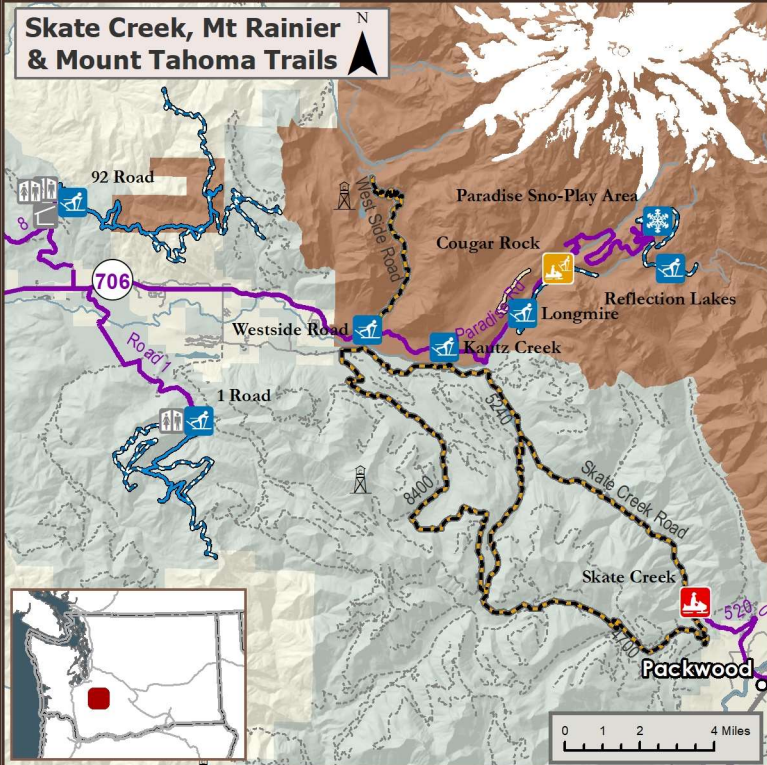

Ridewithjunco.org

Check the avalanche forecast before hitting the trails.
 nwac.us

Open the map in your browser.

Skate Creek, Mt Rainier & Mount Tahoma Trails

Main Map

Name	Permit	EI	Amenities
Flattop Sno-Park	Sno-Park Permit	2600'	Bathroom
Atkisson Sno-Park	Sno-Park Permit	2760'	Bathroom
McClellan Meadows Sno-Park	Sno-Park Permit	2900'	Bathroom
Koshko Sno-Park	Sno-Park Permit	2980'	Bathroom
Oldman Pass Sno-Park	Sno-Park Permit	3040'	Bathroom
Pineside Sno-Park	Sno-Park Permit	2800'	Bathroom
Snow King Sno-Park	Sno-Park Permit	3225'	Bathroom
Smith Butte Sno-Park	Sno-Park Permit	3850'	Bathroom
Lone Butte Sno-Park	Sno-Park Permit	3160'	Bathroom, shelter
Orr Creek Sno-Park	Sno-Park Permit	3000'	Bathroom, shelter
Johnson Creek Sno-Park	Sno-Park Permit	2450'	Bathroom
Wakepish Sno-Park	Sno-Park Permit	2800'	Bathroom, shelter
Government Mineral Springs	Sno-Park Permit	1400'	

Marble Mountain Area

Marble Mountain Sno-Park	Sno-Park Permit	2700'	Bathroom, shelter
Cougar Sno-Park	Sno-Park Permit	2200'	Bathroom
Ape Cave	Sno-Park Permit	1900'	

Ashford - Skate Creek - Mt Rainier Area

Marble Mountain & Cougar