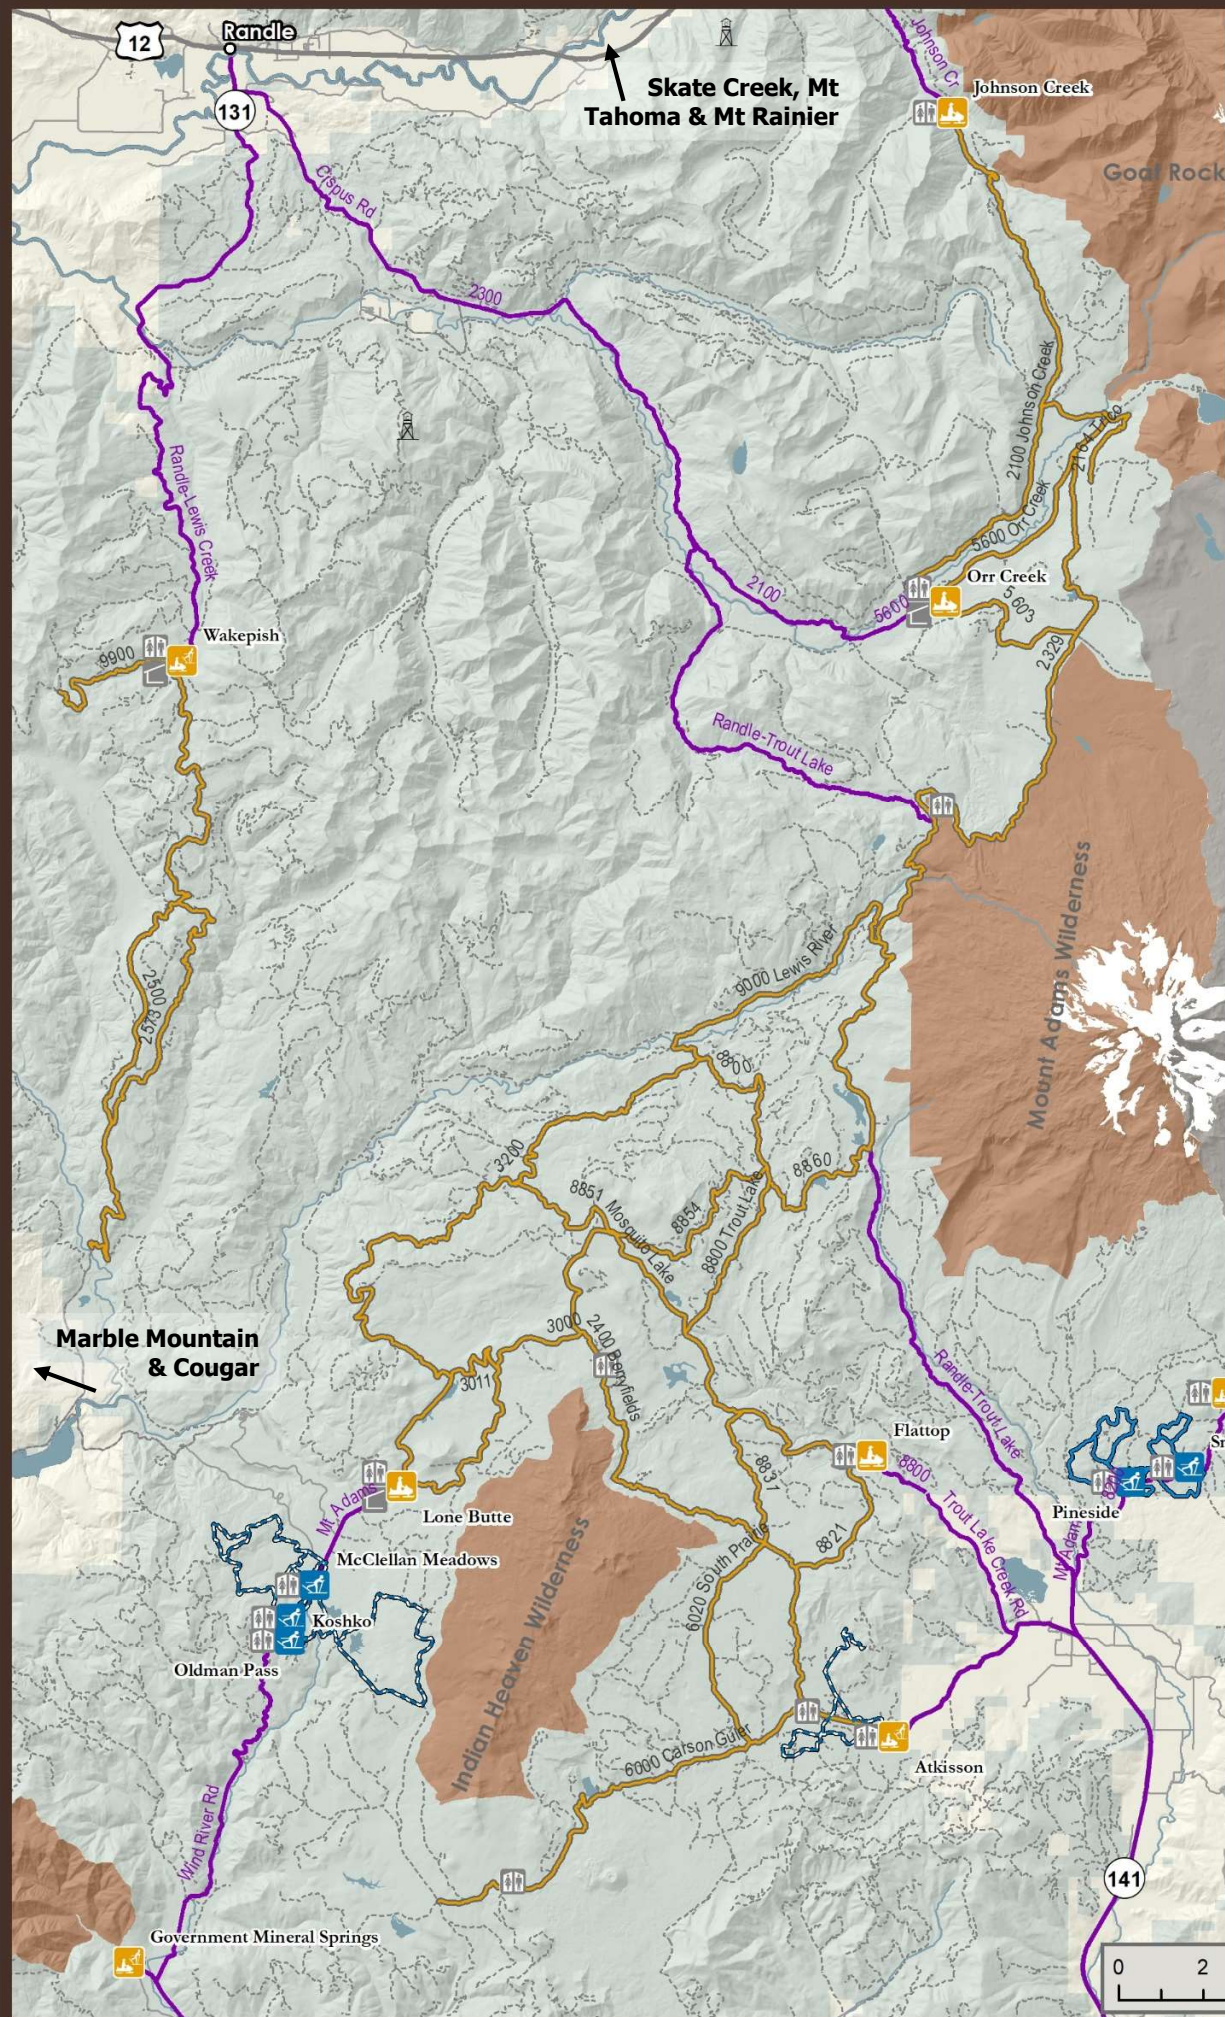

Snow NW Winter Trails Southwest Washington

Access

-  Snowmobile
-  Snowmobile/Nordic
-  Nordic
-  Closed 2024-25

 Sno-Park access

Snowmobile Trails

-  Groomed
-  Ungroomed

Non-motorized trails

-  Groomed
-  Ungroomed
-  Snowshoe

Snowmobile Rules

-  Allowed off-trail
-  Roads/Trails only
-  Groomed trails only
-  No snowmobiles
-  Tribal Reservation

Sponsors

Web maps, Print Maps
& GeoPDFs

N

nwpmaps.com/snow
Date: 12/12/2024

(c) 2024 Northwest Portal

Discover your next winter adventure with Snow NW

Trails, trail access and winter recreation areas in Washington, Idaho & Oregon. Web maps, print maps & Geo PDFs

Sponsor
 At Central Powersports in Ellensburg you'll find All-Season Adventure with Snowmobiles, ATVs, UTV's, SxSs, bikes plus, service and parts
 2310 W Dolarway Rd, Ellensburg 509-933-1737

Marble Mountain & Cougar