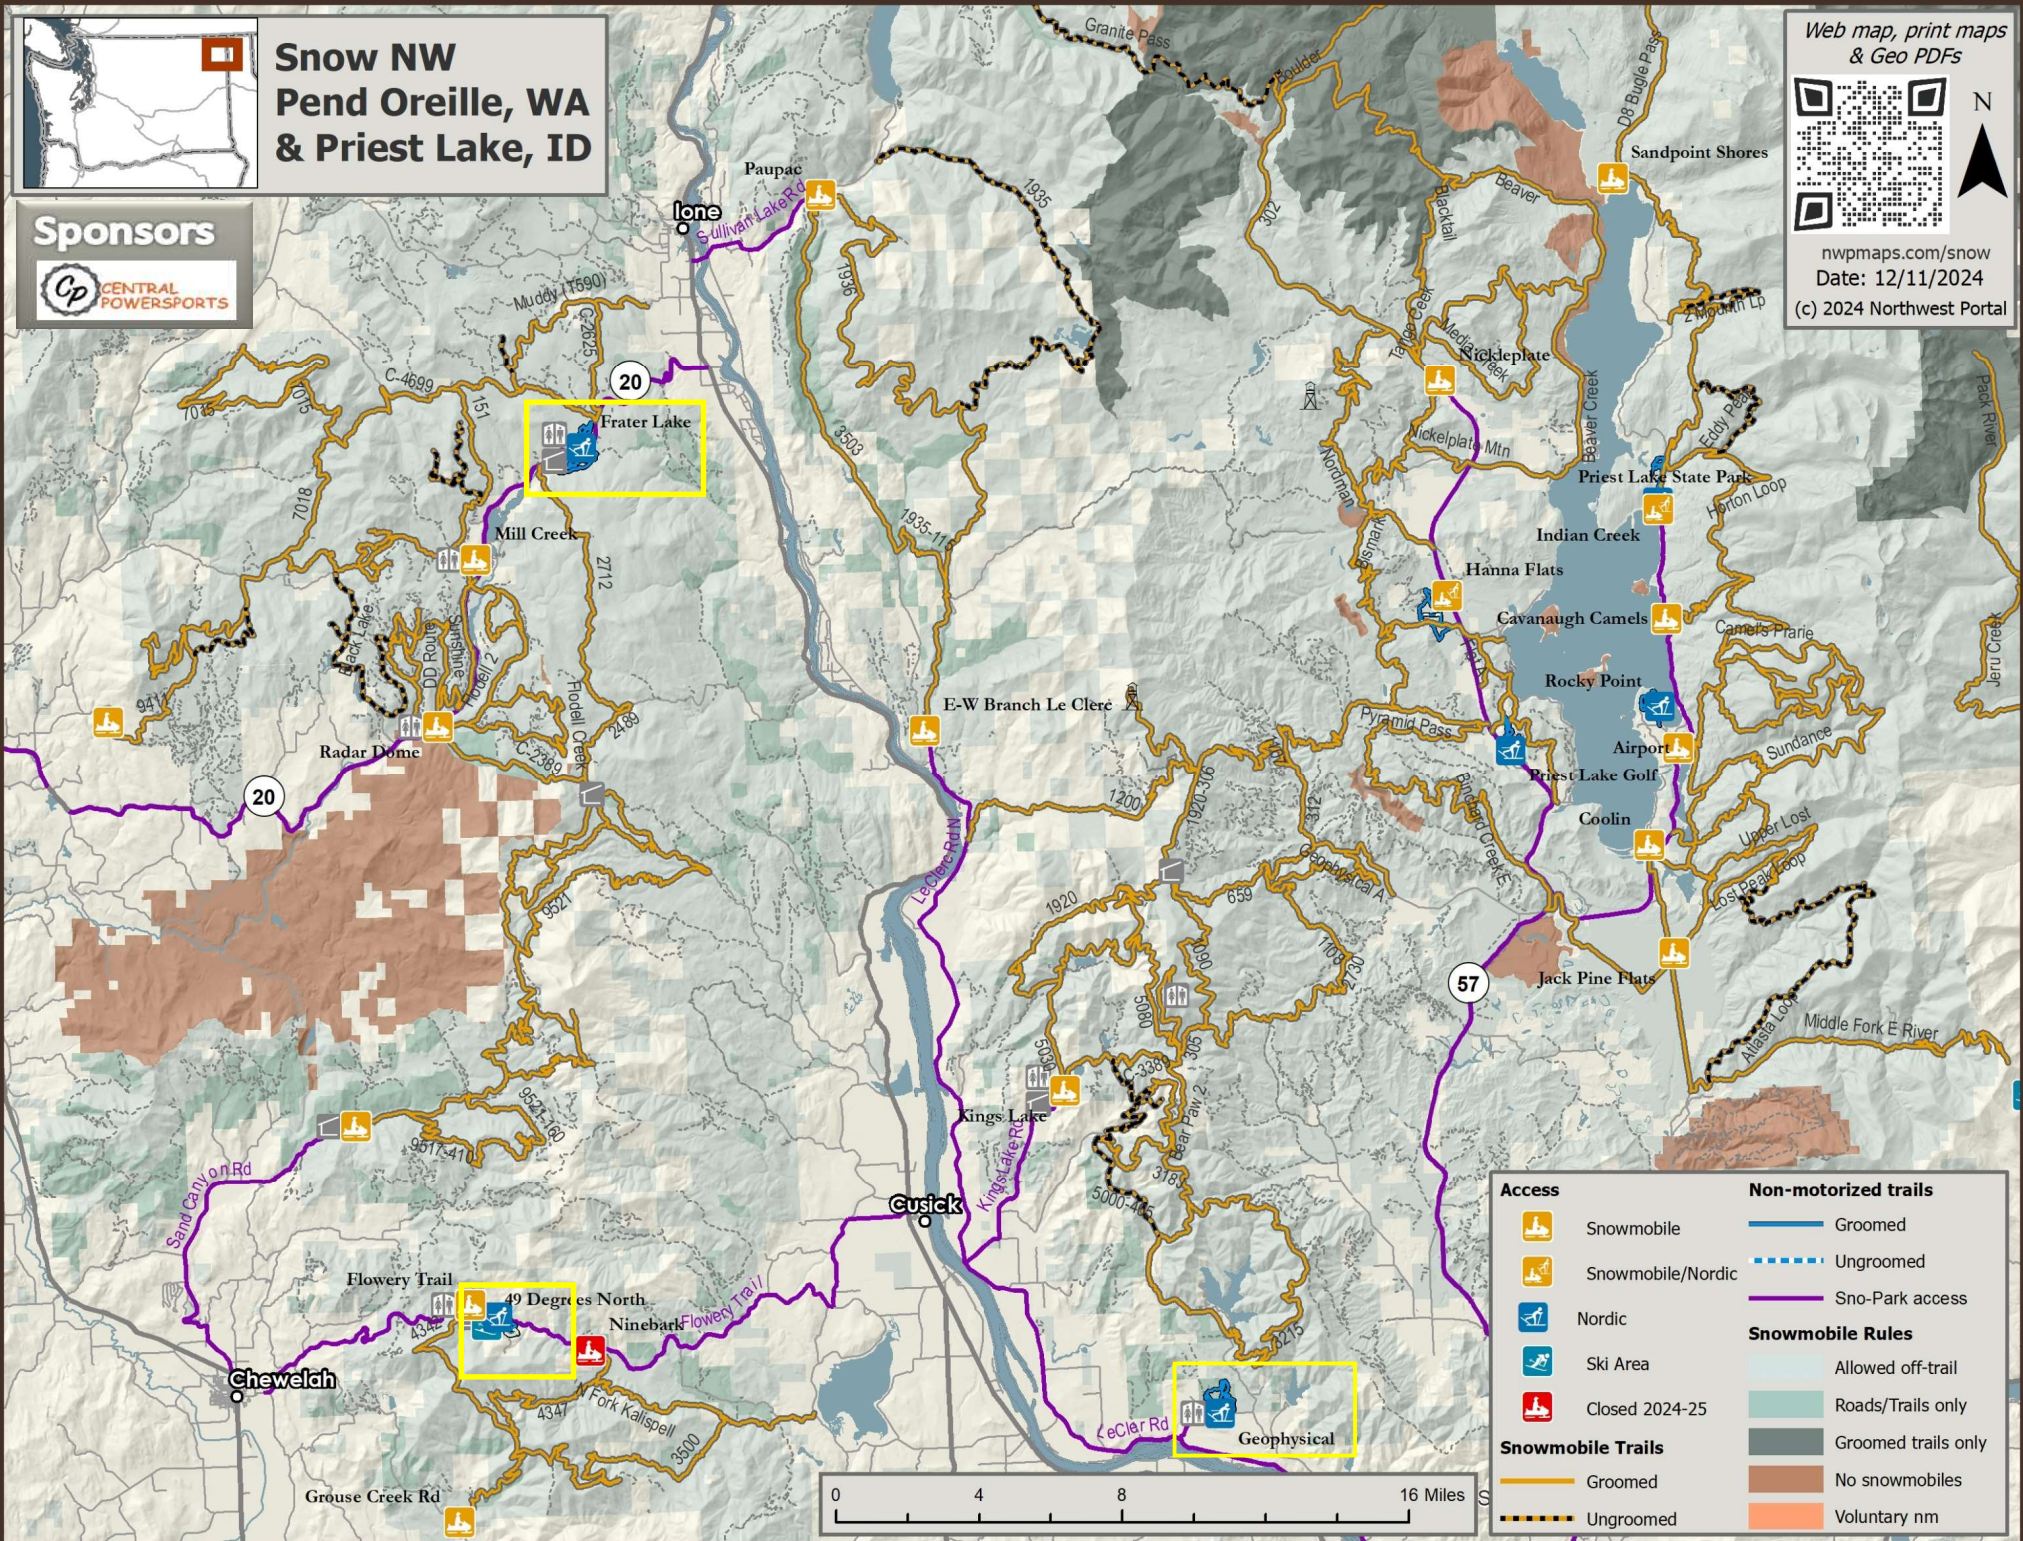

Snow NW Pend Oreille, WA & Priest Lake, ID

Sponsors

Web map, print maps
& Geo PDFs

nwpmaps.com/snow
Date: 12/11/2024
(c) 2024 Northwest Portal

Access		Non-motorized trails	
	Snowmobile		Groomed
	Snowmobile/Nordic		Ungroomed
	Nordic		Sno-Park access
	Ski Area	Snowmobile Rules	
	Closed 2024-25		Allowed off-trail
Snowmobile Trails			Roads/Trails only
	Groomed		Groomed trails only
	Ungroomed		No snowmobiles
			Voluntary nm

Discover your next winter adventure with Snow NW

Trails, trail access & winter recreation areas in Washington, Idaho & Oregon. Web maps, print maps, GeoPDFs

	Name	Fee	EI	
	49 Degree North	Fee	4071'	
	Airport Trailhead	Free	2481'	
	Cavanaugh Camels Parking	Free	2495'	
	Coolin Snowmobile Parking	Free	2417'	
	E-W Branch Le Clerc Creek	Free	2150'	
	Flowersy Trail Sno-Park	Sno-Park Permit	4046'	
	Frater Lake Sno-Park	Sno-Park Permit	3180'	
	Geophysical Sno-Park	Sno-Park Permit	2480'	
	Grouse Creek Rd	Free	2777'	
	Hanna Flats	ID Park N'Ski Pass	2595'	
	Indian Creek Trailhead	Free	Free	
	Jack Pine Flats Trailhead	Free	2596'	
	Kings Lake Sno-Park	Sno-Park Permit	3100'	
	Mill Creek Sno-Park	Sno-Park Permit	3200'	
	Nickleplate Mountain/Nordman	Free	2765'	
	Nine Bark Sno-Park	Closed for the 2024-2025 season		
	Old Dominion Sno-Park	Sno-Park Permit	2850'	
	Paupac Staging Area	Free	2850'	
	Priest Lake Golf Course	ID Park N'Ski Pass	2519'	
	Priest Lake State Park	ID Park N'Ski Pass	3546'	
	Radar Dome Sno-Park	Sno-Park Permit	3100'	
	Rocky Point	ID Park N'Ski Pass	2427'	
	Sand Canyon Sno-Park	Free	2590'	
	Sand Canyon Sno-Park	Free	2590'	
	Sandpoint Shores Parking	Free	2453'	

SELKIRK SUN

The Selkirk Sun is a free weekly newspaper reporting on information about and for Pend Oreille County. Selkirksun.com

Open the map in your browser.

IDAHO PANHANDLE AVALANCHE CENTER

Check the avalanche forecast before hitting the trails!