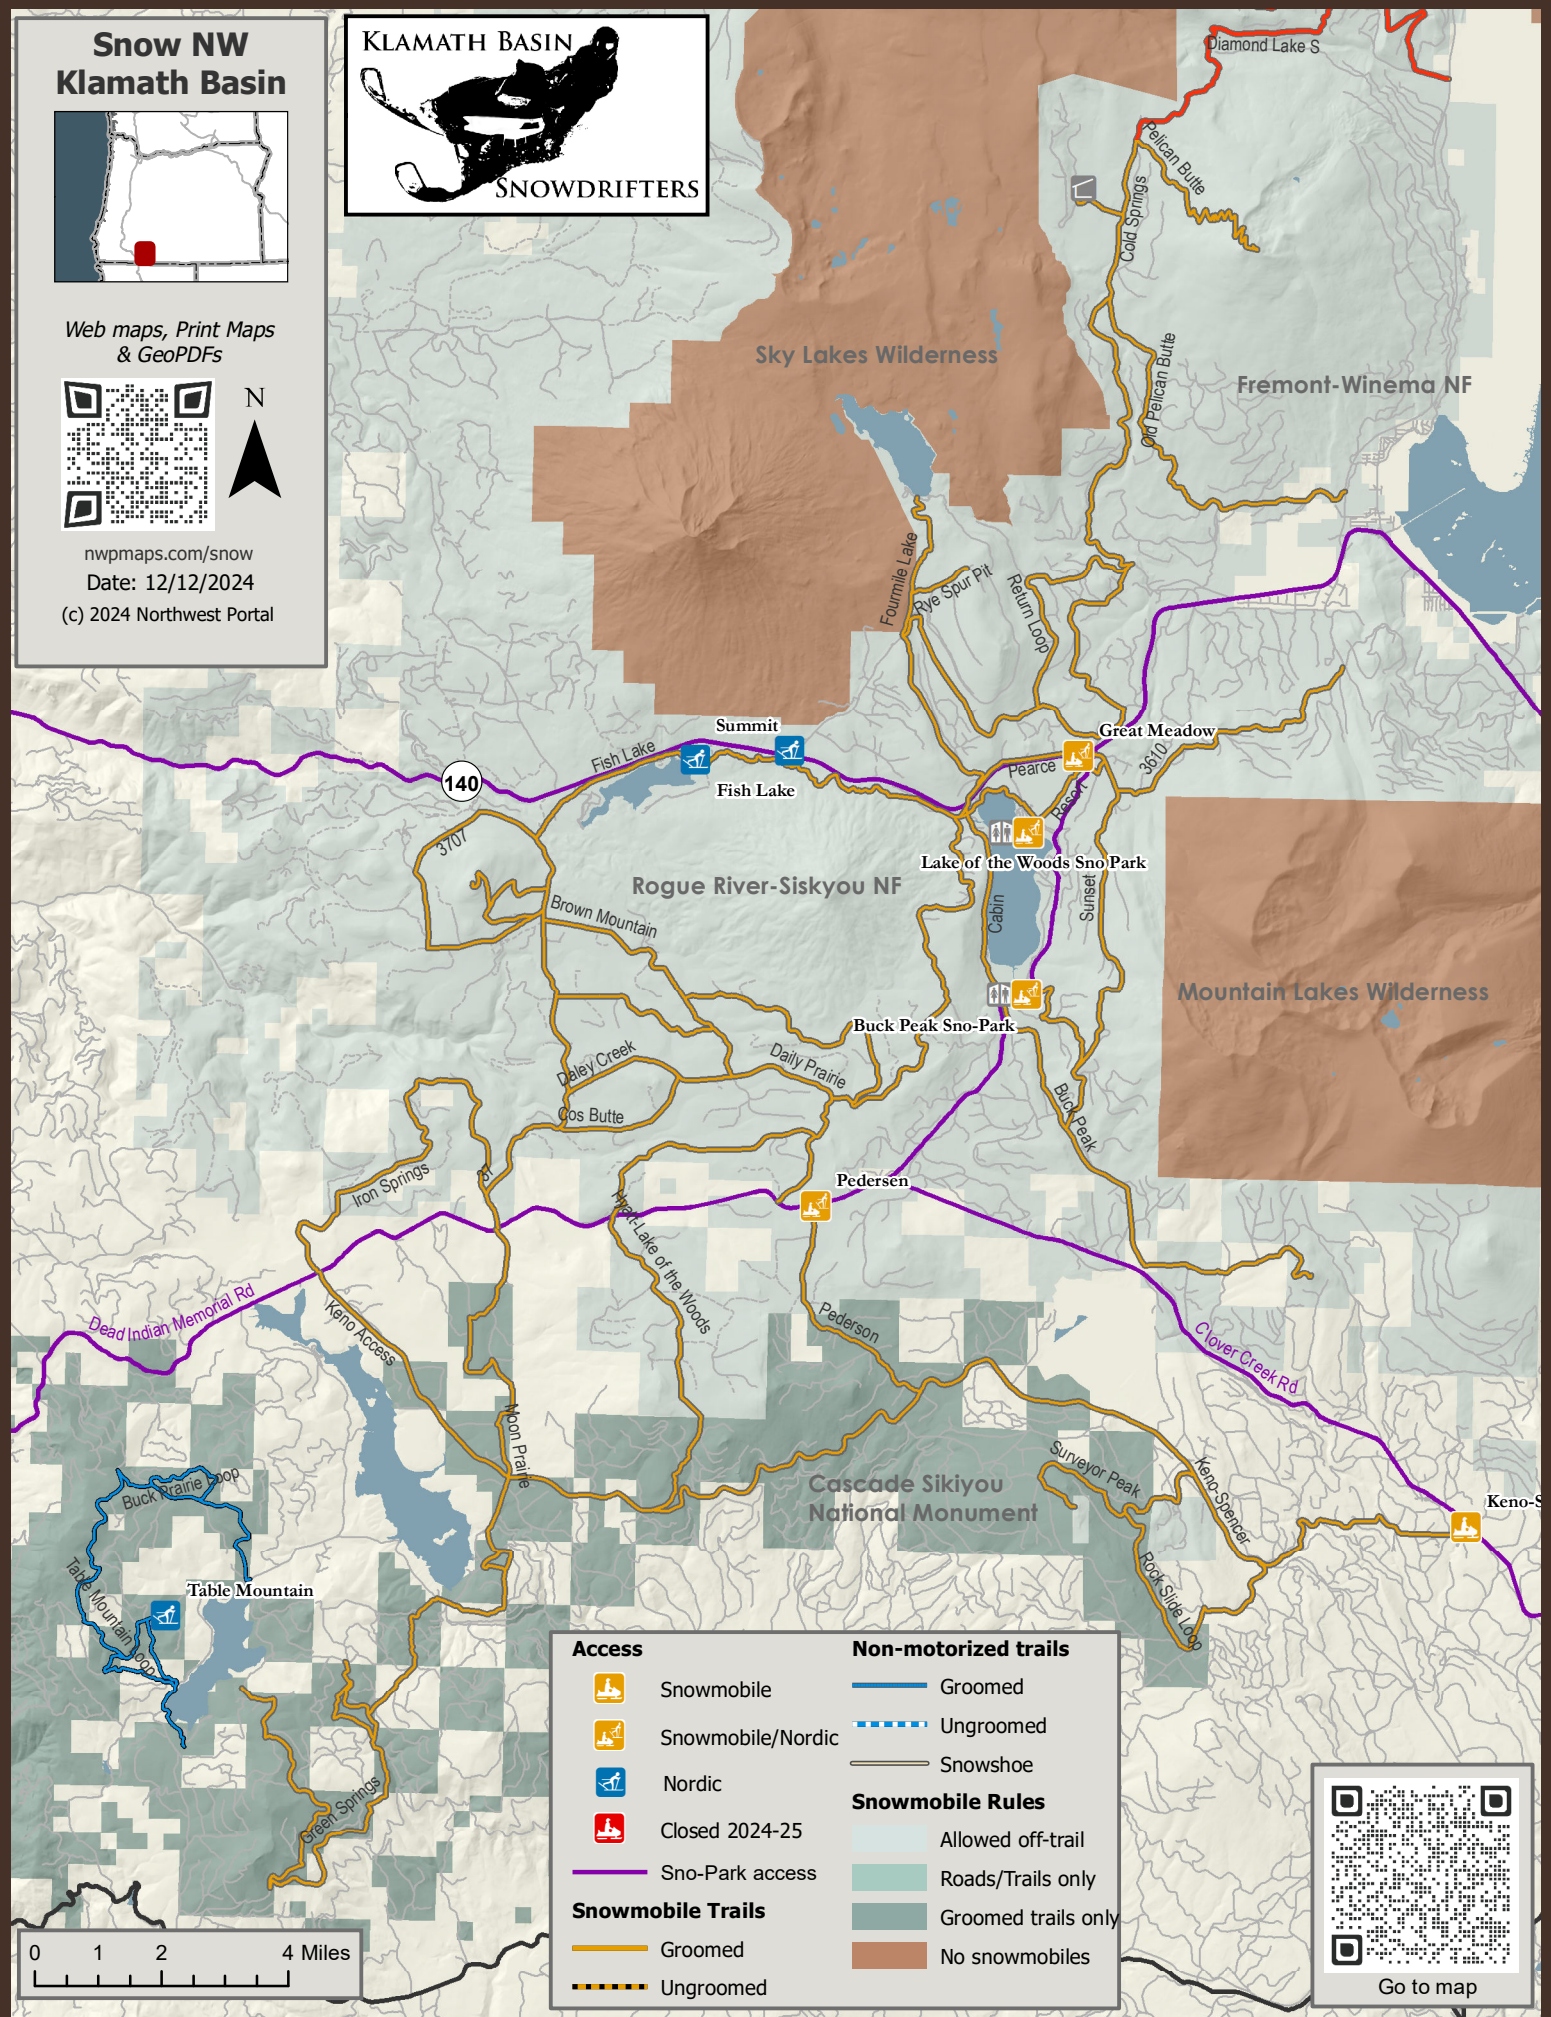

Snow NW Klamath Basin

Web maps, Print Maps
& GeoPDFs

nwpmaps.com/snow

Date: 12/12/2024

(c) 2024 Northwest Portal

Access		Non-motorized trails	
	Snowmobile		Groomed
	Snowmobile/Nordic		Ungroomed
	Nordic		Snowshoe
	Closed 2024-25	Snowmobile Rules	
	Sno-Park access		Allowed off-trail
Snowmobile Trails			Roads/Trails only
	Groomed		Groomed trails only
	Ungroomed		No snowmobiles