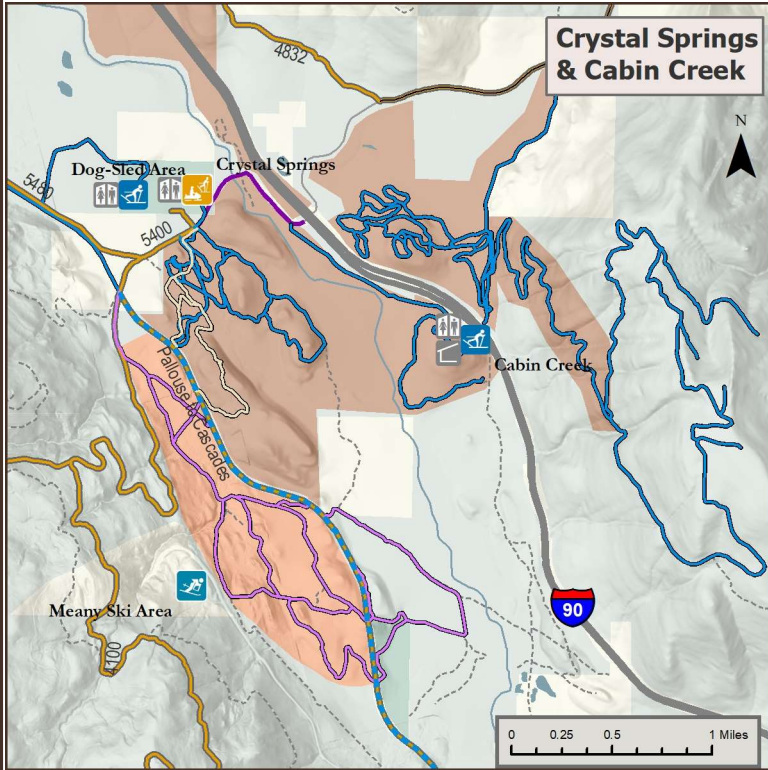

Snow NW Kittitas County

**Motor Toys
Rentals &
Tours**

**Central
Powersports**

 Web map, print maps
 & Geo PDFs
nwpmaps.com/snow
 Date: 12/11/2024
 (c) 2024 Northwest Portal

Access		Non-motorized trails	
	Snowmobile		Groomed
	Snowmobile/Nordic		Ungroomed
	Nordic		Multi-Use
	Snowshoe		Snowshoe
	Ski Area		Dogsled
	Closed 2024-25		Sno-Park access
Snowmobile Trails		Snowmobile Rules	
	Groomed		Allowed off-trail
	Ungroomed		Roads/Trails only
Voluntary nm (non-motorized) are areas snowmobilers are asked to avoid.			Groomed trails only
			No snowmobiles
			Voluntary nm

Discover your next winter adventure with Snow NW

Winter Recreation in Washington, Idaho and Oregon
Web maps, print maps & Geo PDFs

Know the signs of avalanche and check the avalanche forecast before hitting the trails.
nwac.us

Put your club or business on the map
nwpmaps.com/partner

Open the map in your browser.

Clubs

Cascade Drift Skippers
cbs.clubexpress.com

Sno-Jammers
snojammers.org

Sponsor

At Central Powersports in Ellensburg you'll find All-Season Adventure with Snowmobiles, ATVs, UTV's, SxSs, bikes plus, service and parts
2310 W Dolarway Rd, Ellensburg
509-933-1737

Lake Chelan Visitor Center 216 Woodin Ave, Chelan, WA 509-652-3503
Only in Lake Chelan will you find four seasons of wine, over 300 days of sunshine, stunning natural beauty and adventures that you can tune to your own tastes.