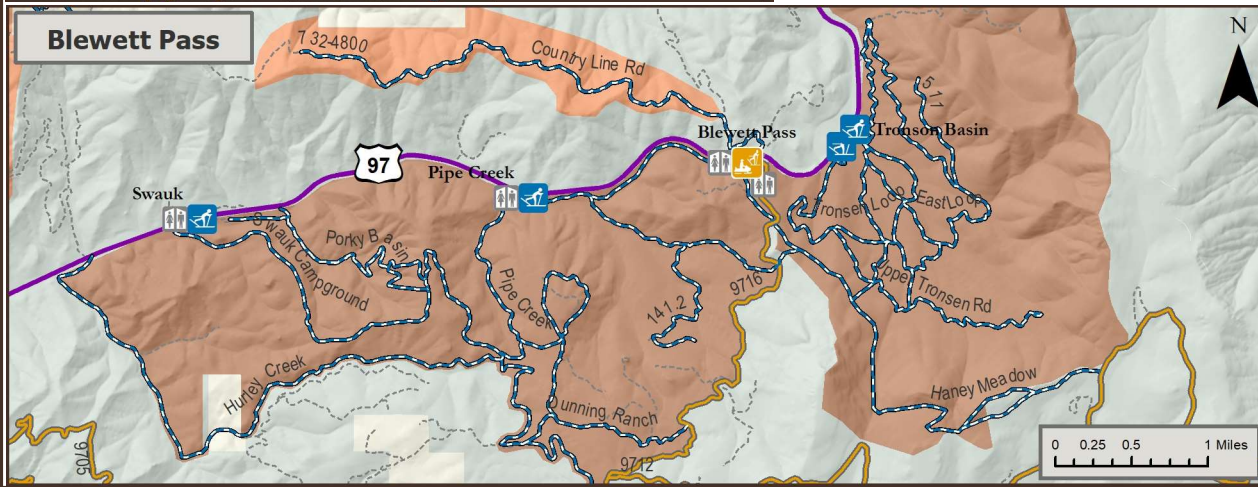

Snow NW Kittitas County

**Motor Toys
Rentals &
Tours**

**Central
Powersports**

 Web map, print maps
 & Geo PDFs
nwpmaps.com/snow
 Date: 12/11/2024
 (c) 2024 Northwest Portal

Access		Non-motorized trails	
	Snowmobile		Groomed
	Snowmobile/Nordic		Ungroomed
	Nordic		Multi-Use
	Snowshoe		Snowshoe
	Ski Area		Dogsled
	Closed 2024-25		Sno-Park access
Snowmobile Trails		Snowmobile Rules	
	Groomed		Allowed off-trail
	Ungroomed		Roads/Trails only
Voluntary nm (non-motorized) are areas snowmobilers are asked to avoid.			Groomed trails only
			No snowmobiles
			Voluntary nm

Discover your next winter adventure with Snow NW

Winter Recreation in Washington, Idaho and Oregon
Web maps, print maps & Geo PDFs

Know the signs of avalanche and check the avalanche forecast before hitting the trails.
nwac.us

Put your club or business on the map
nwpmaps.com/partner

Open the map in your browser.

Clubs

Cascade Drift Skippers
cbs.clubexpress.com

Sno-Jammers
snojammers.org

Sponsor

At Central Powersports in Ellensburg you'll find All-Season Adventure with Snowmobiles, ATVs, UTV's, SxSs, bikes plus, service and parts
2310 W Dolarway Rd, Ellensburg
509-933-1737

Lake Chelan Visitor Center 216 Woodin Ave, Chelan, WA 509-652-3503
Only in Lake Chelan will you find four seasons of wine, over 300 days of sunshine, stunning natural beauty and adventures that you can tune to your own tastes.