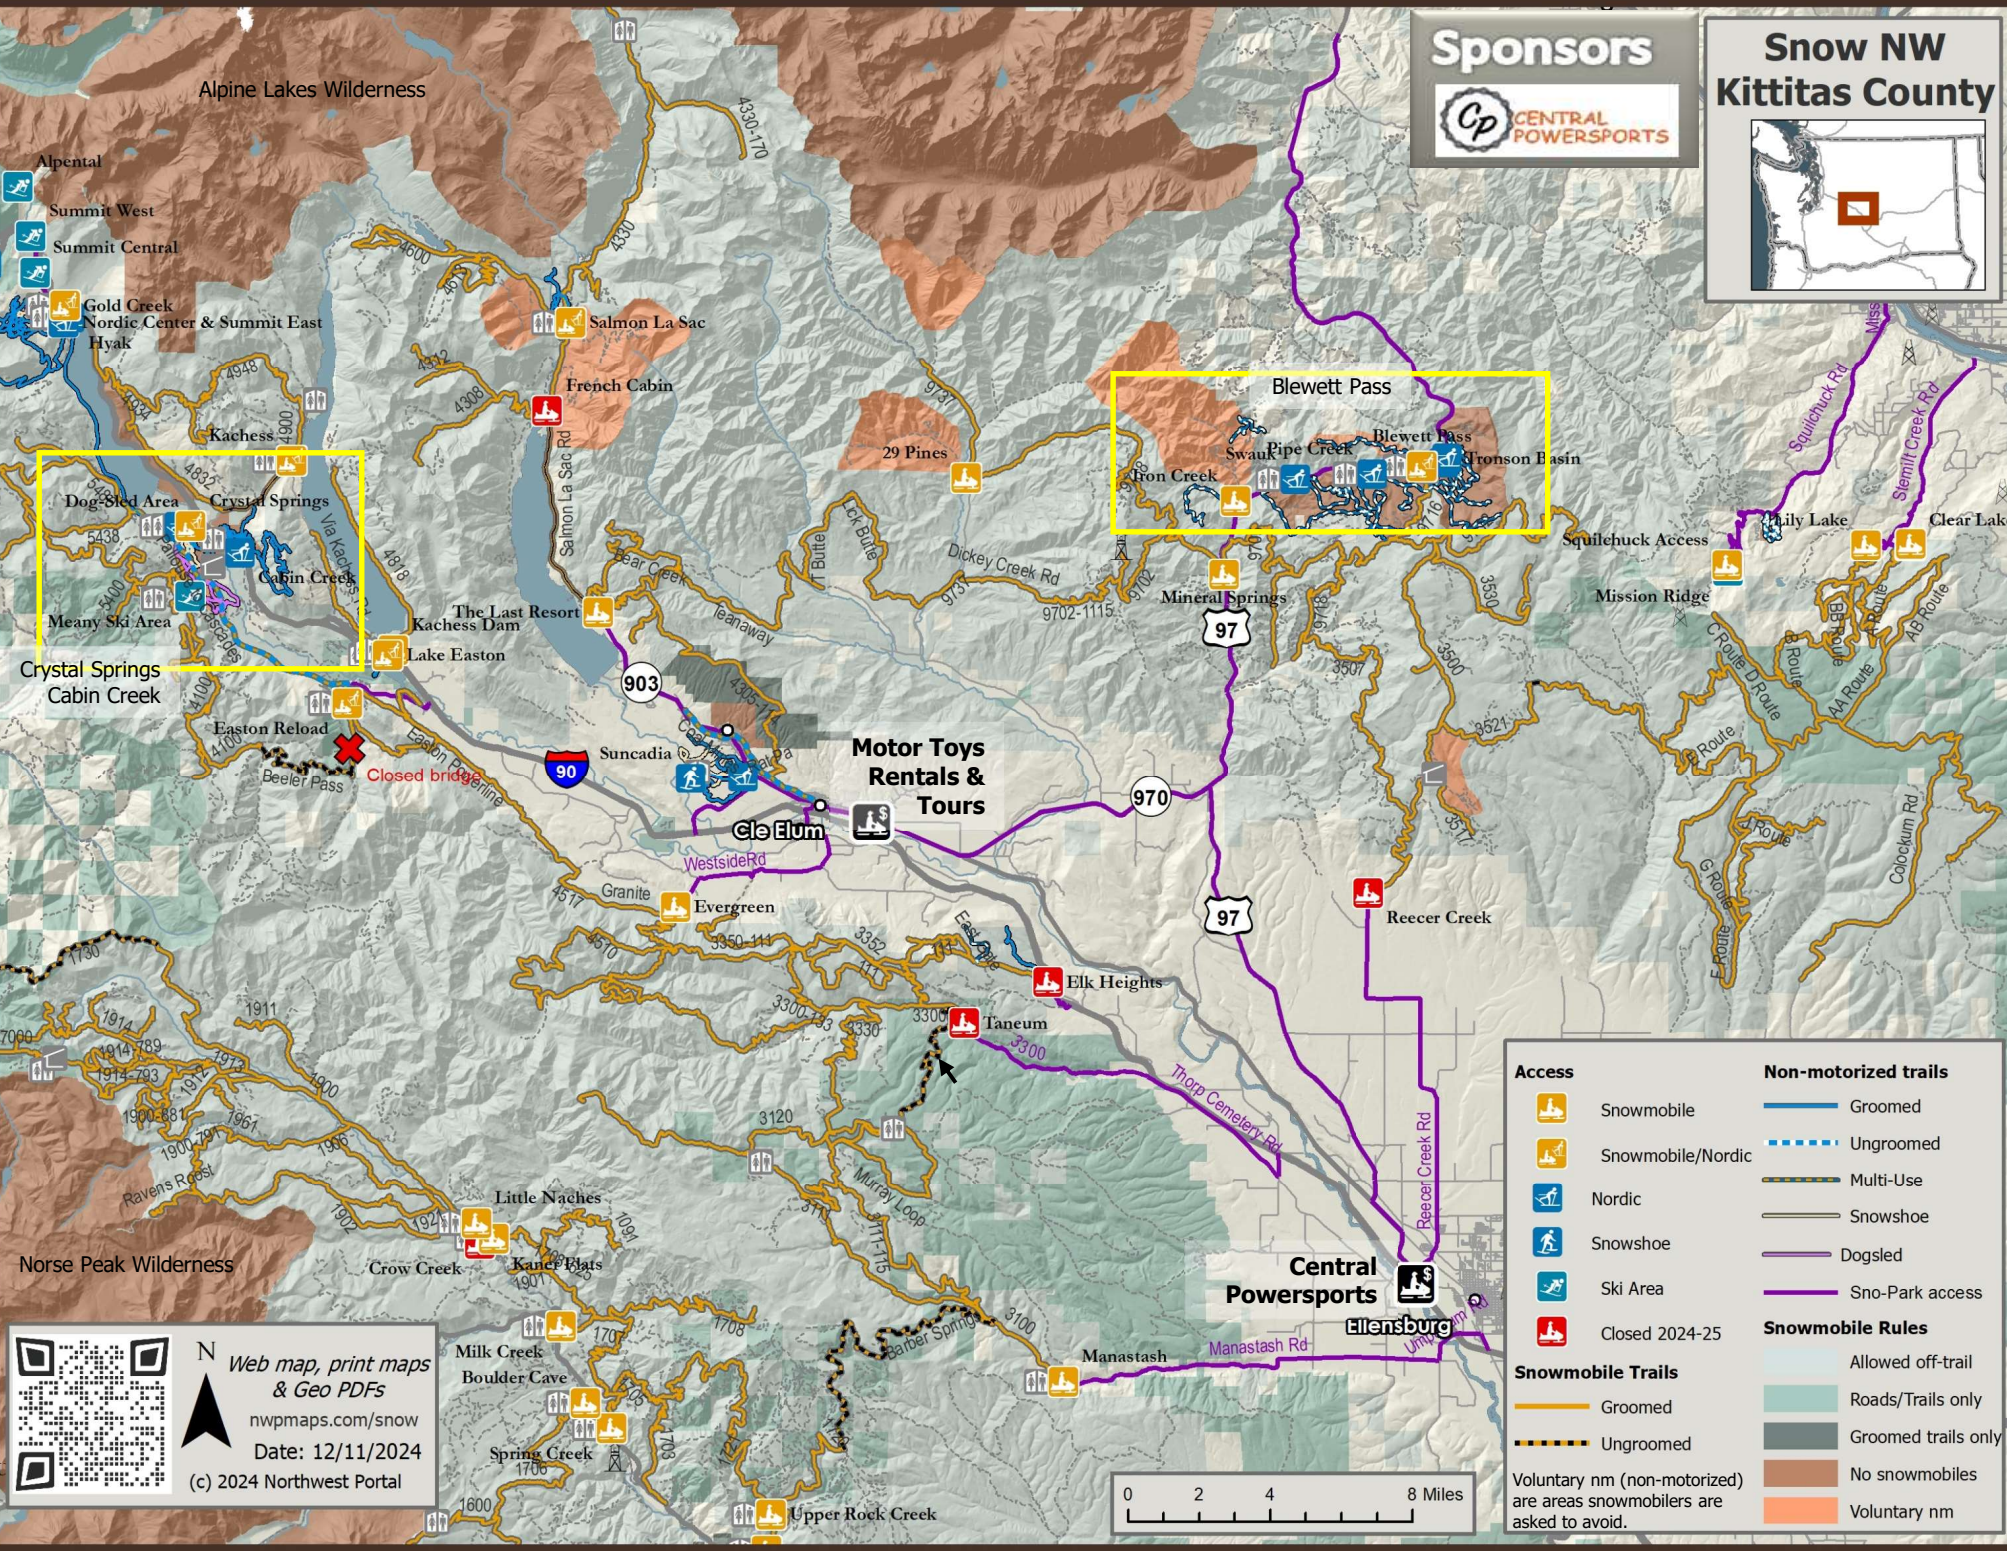

Snow NW Kittitas County

**Motor Toys
Rentals &
Tours**

**Central
Powersports**

 Web map, print maps
 & Geo PDFs
nwpmaps.com/snow
 Date: 12/11/2024
 (c) 2024 Northwest Portal

Access		Non-motorized trails	
	Snowmobile		Groomed
	Snowmobile/Nordic		Ungroomed
	Nordic		Multi-Use
	Snowshoe		Snowshoe
	Ski Area		Dogsled
	Closed 2024-25		Sno-Park access
Snowmobile Trails		Snowmobile Rules	
	Groomed		Allowed off-trail
	Ungroomed		Roads/Trails only
Voluntary nm (non-motorized) are areas snowmobilers are asked to avoid.			Groomed trails only
			No snowmobiles
			Voluntary nm

Discover your next winter adventure with Snow NW

Winter Recreation in Washington, Idaho and Oregon
Web maps, print maps & Geo PDFs

Know the signs of avalanche and check the avalanche forecast before hitting the trails.
nwac.us

Put your club or business on the map
nwpmaps.com/partner

Open the map in your browser.

Clubs

Cascade Drift Skippers
cbs.clubexpress.com

Sno-Jammers
snojammers.org

Sponsor

At Central Powersports in Ellensburg you'll find All-Season Adventure with Snowmobiles, ATVs, UTV's, SxSs, bikes plus, service and parts
2310 W Dolarway Rd, Ellensburg
509-933-1737

Lake Chelan Visitor Center 216 Woodin Ave, Chelan, WA 509-652-3503
Only in Lake Chelan will you find four seasons of wine, over 300 days of sunshine, stunning natural beauty and adventures that you can tune to your own tastes.