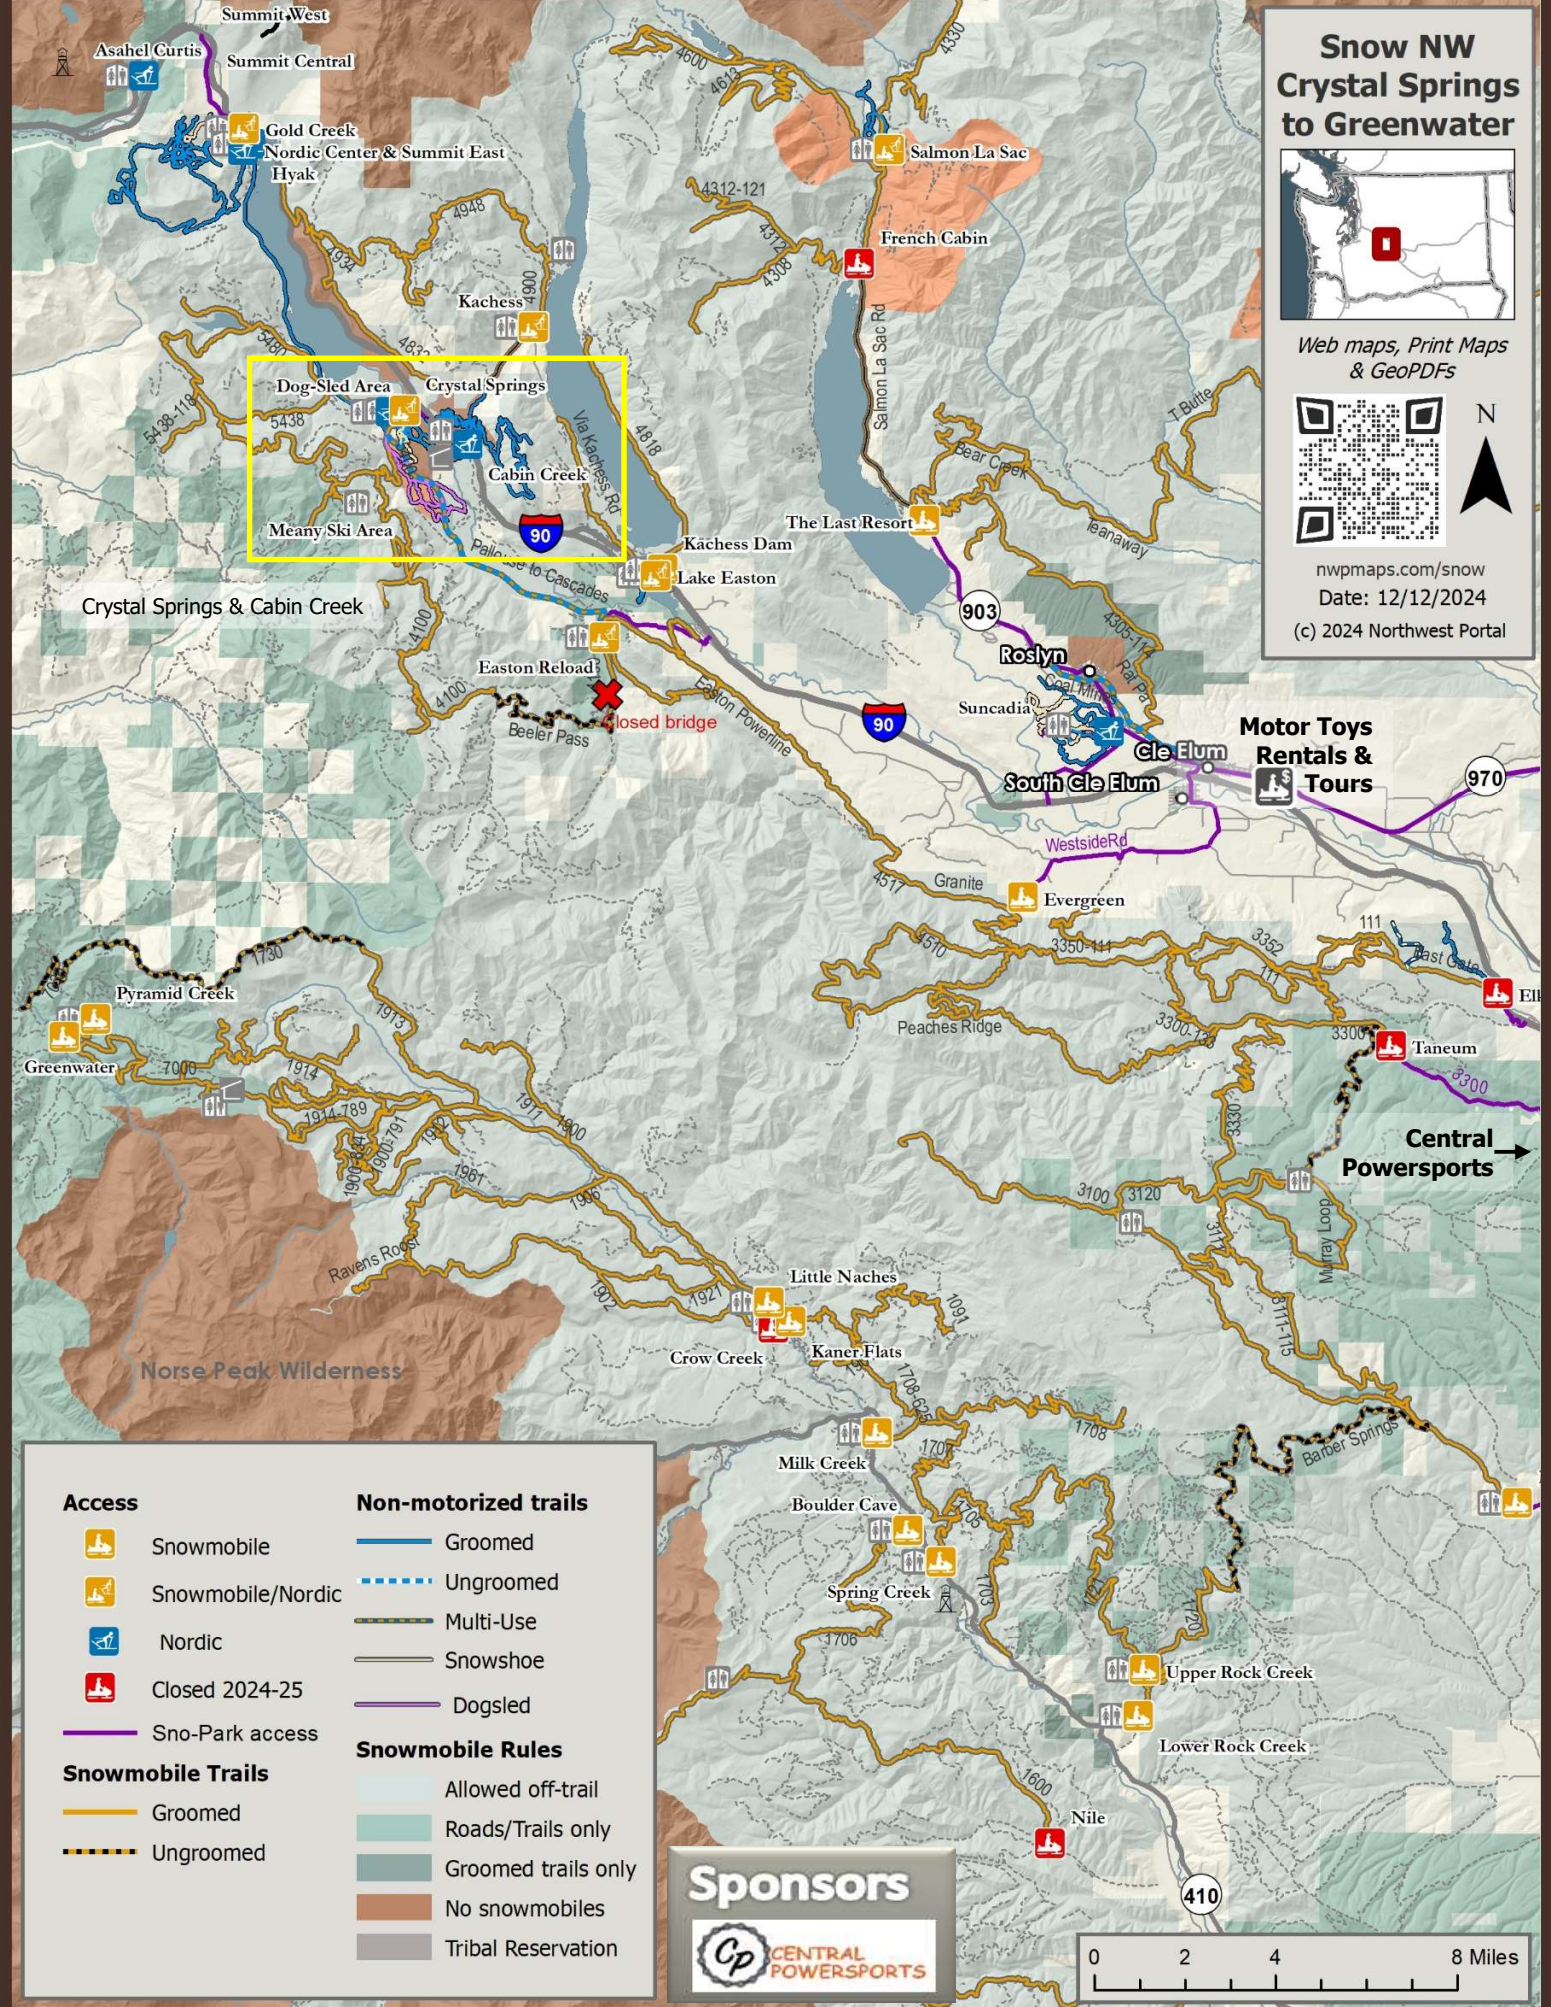

Snow NW Crystal Springs to Greenwater

Web maps, Print Maps
& GeoPDFs

nwpmaps.com/snow
Date: 12/12/2024
(c) 2024 Northwest Portal

Access

- Snowmobile
- Snowmobile/Nordic
- Nordic
- Closed 2024-25
- Sno-Park access

Snowmobile Trails

- Groomed
- Ungroomed

Non-motorized trails

- Groomed
- Ungroomed
- Multi-Use
- Snowshoe
- Dogsled

Snowmobile Rules

- Allowed off-trail
- Roads/Trails only
- Groomed trails only
- No snowmobiles
- Tribal Reservation

Sponsors

Discover your next winter adventure with Snow NW

Trails, trail access and winter recreation areas in Washington, Idaho and Oregon

Web maps, print maps & Geo PDFs

Sponsor

At Central Powersports in Ellensburg you'll find All-Season Adventure with Snowmobiles, ATVs, UTV's, SxSs, bikes plus, service and parts
2310 W Dolarway Rd, Ellensburg 509-933-1737

Some Sno-Parks require a non-motorized grooming sticker (NM) along with an annual Sno-Park pass. Snowmobilers and those using a one-day pass do not need this sticker.

Taneum, Elk Heights, Reecer Creek & French Cabin, Crow Creek & Nile Sno-Parks are closed for 2024-2025 because of a budget shortfall.