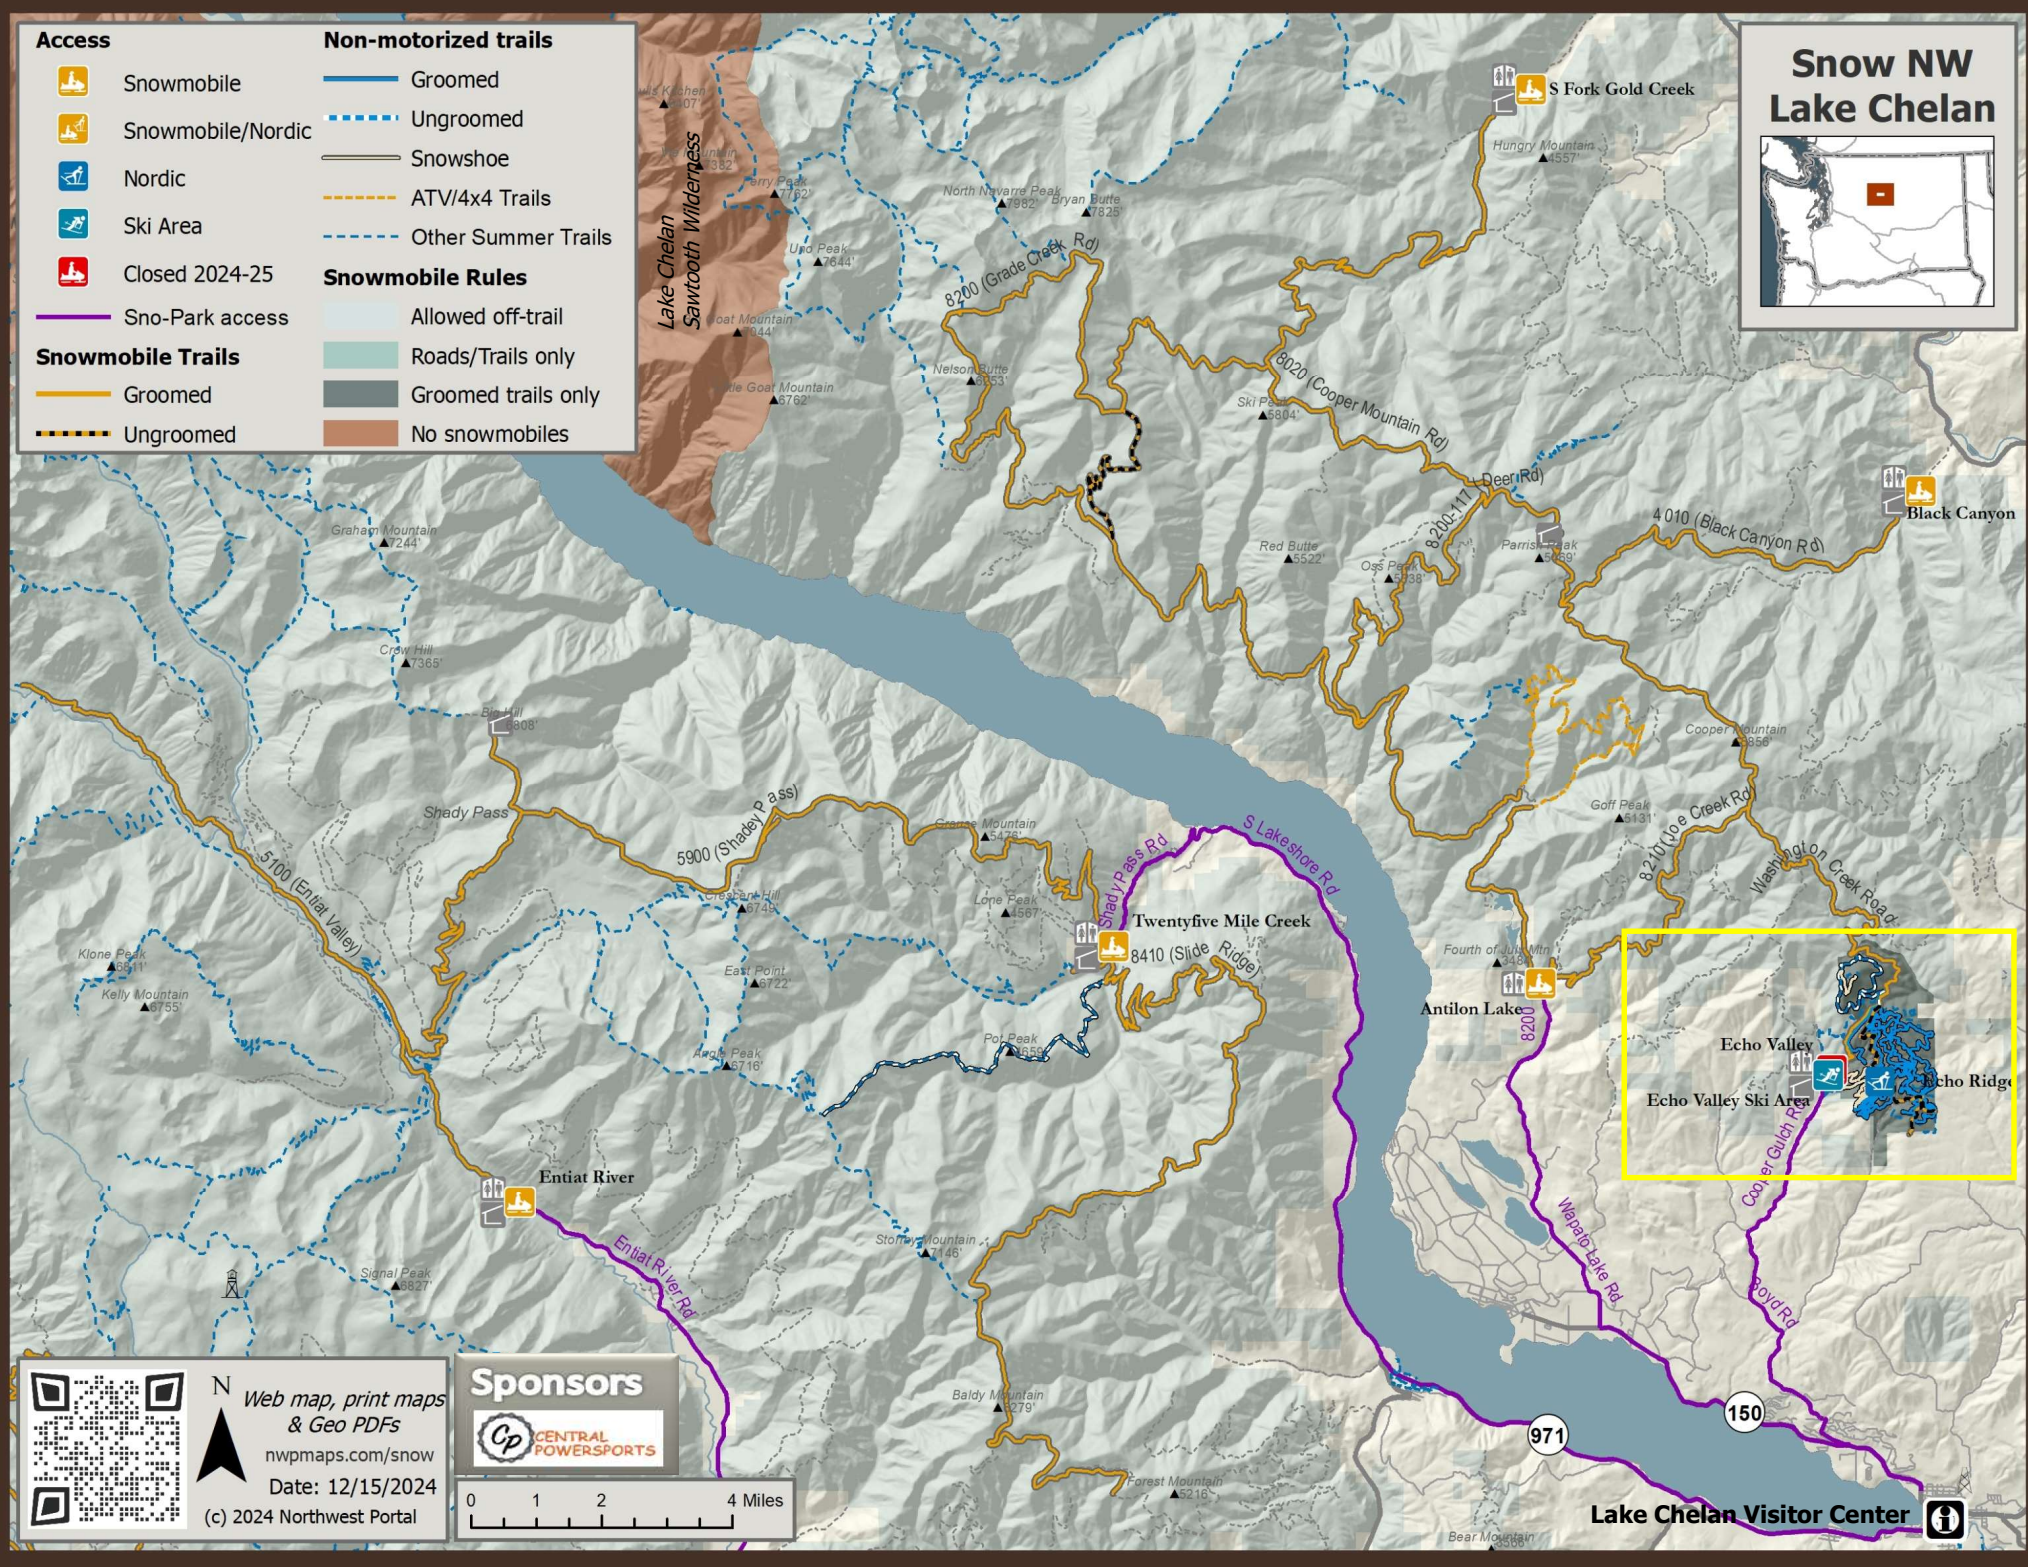

Snow NW Lake Chelan

Access		Non-motorized trails	
	Snowmobile		Groomed
	Snowmobile/Nordic		Ungroomed
	Nordic		Snowshoe
	Ski Area		ATV/4x4 Trails
	Closed 2024-25		Other Summer Trails
	Sno-Park access	Snowmobile Rules	
	Groomed		Allowed off-trail
	Ungroomed		Roads/Trails only
			Groomed trails only
			No snowmobiles

Web map, print maps & Geo PDFs
nwpmaps.com/snow
 Date: 12/15/2024
 (c) 2024 Northwest Portal

Lake Chelan Visitor Center

Discover your next winter adventure with Snow NW

*Trails, trail access and winter recreation areas in Washington, Idaho and Oregon
Web maps, print maps & Geo PDFs*

2310 W Dolarway Rd, Ellensburg, WA
509-933-1737

Supporting Businesses

Visit Lake Chelan 216 Woodin Ave, Chelan, WA
509-652-3503

Only in Lake *Chelan* will you find four seasons of wine, over 300 days of sunshine, stunning natural beauty and adventures that you can tune to your own tastes.

Name	Fee	EI	
Antilon Lake Sno-Park	Sno-Park Permit	2200'	
Black Canyon Sno-Park	Sno-Park Permit	1360'	
Echo Ridge Trailheads: Zoom, Snowshoe, Upper & Lower	Echo ridge winter pass required: Adult \$15/day, free under 17.	3228'	
Echo Valley Ski Area	Fee	2640'	
Echo Valley Sno-Park	Echo valley sno-park is closed for the 2024-2025 season because of budget cuts.		
Entiat River Sno-Park	Sno-Park Permit	1720'	
Snowshoe Trailhead		3000'	
South Fork Gold Creek Sno-Park	Sno-Park Permit	2140'	
Twentyfive Mile Creek Sno-Park	Sno-Park Permit	2000'	