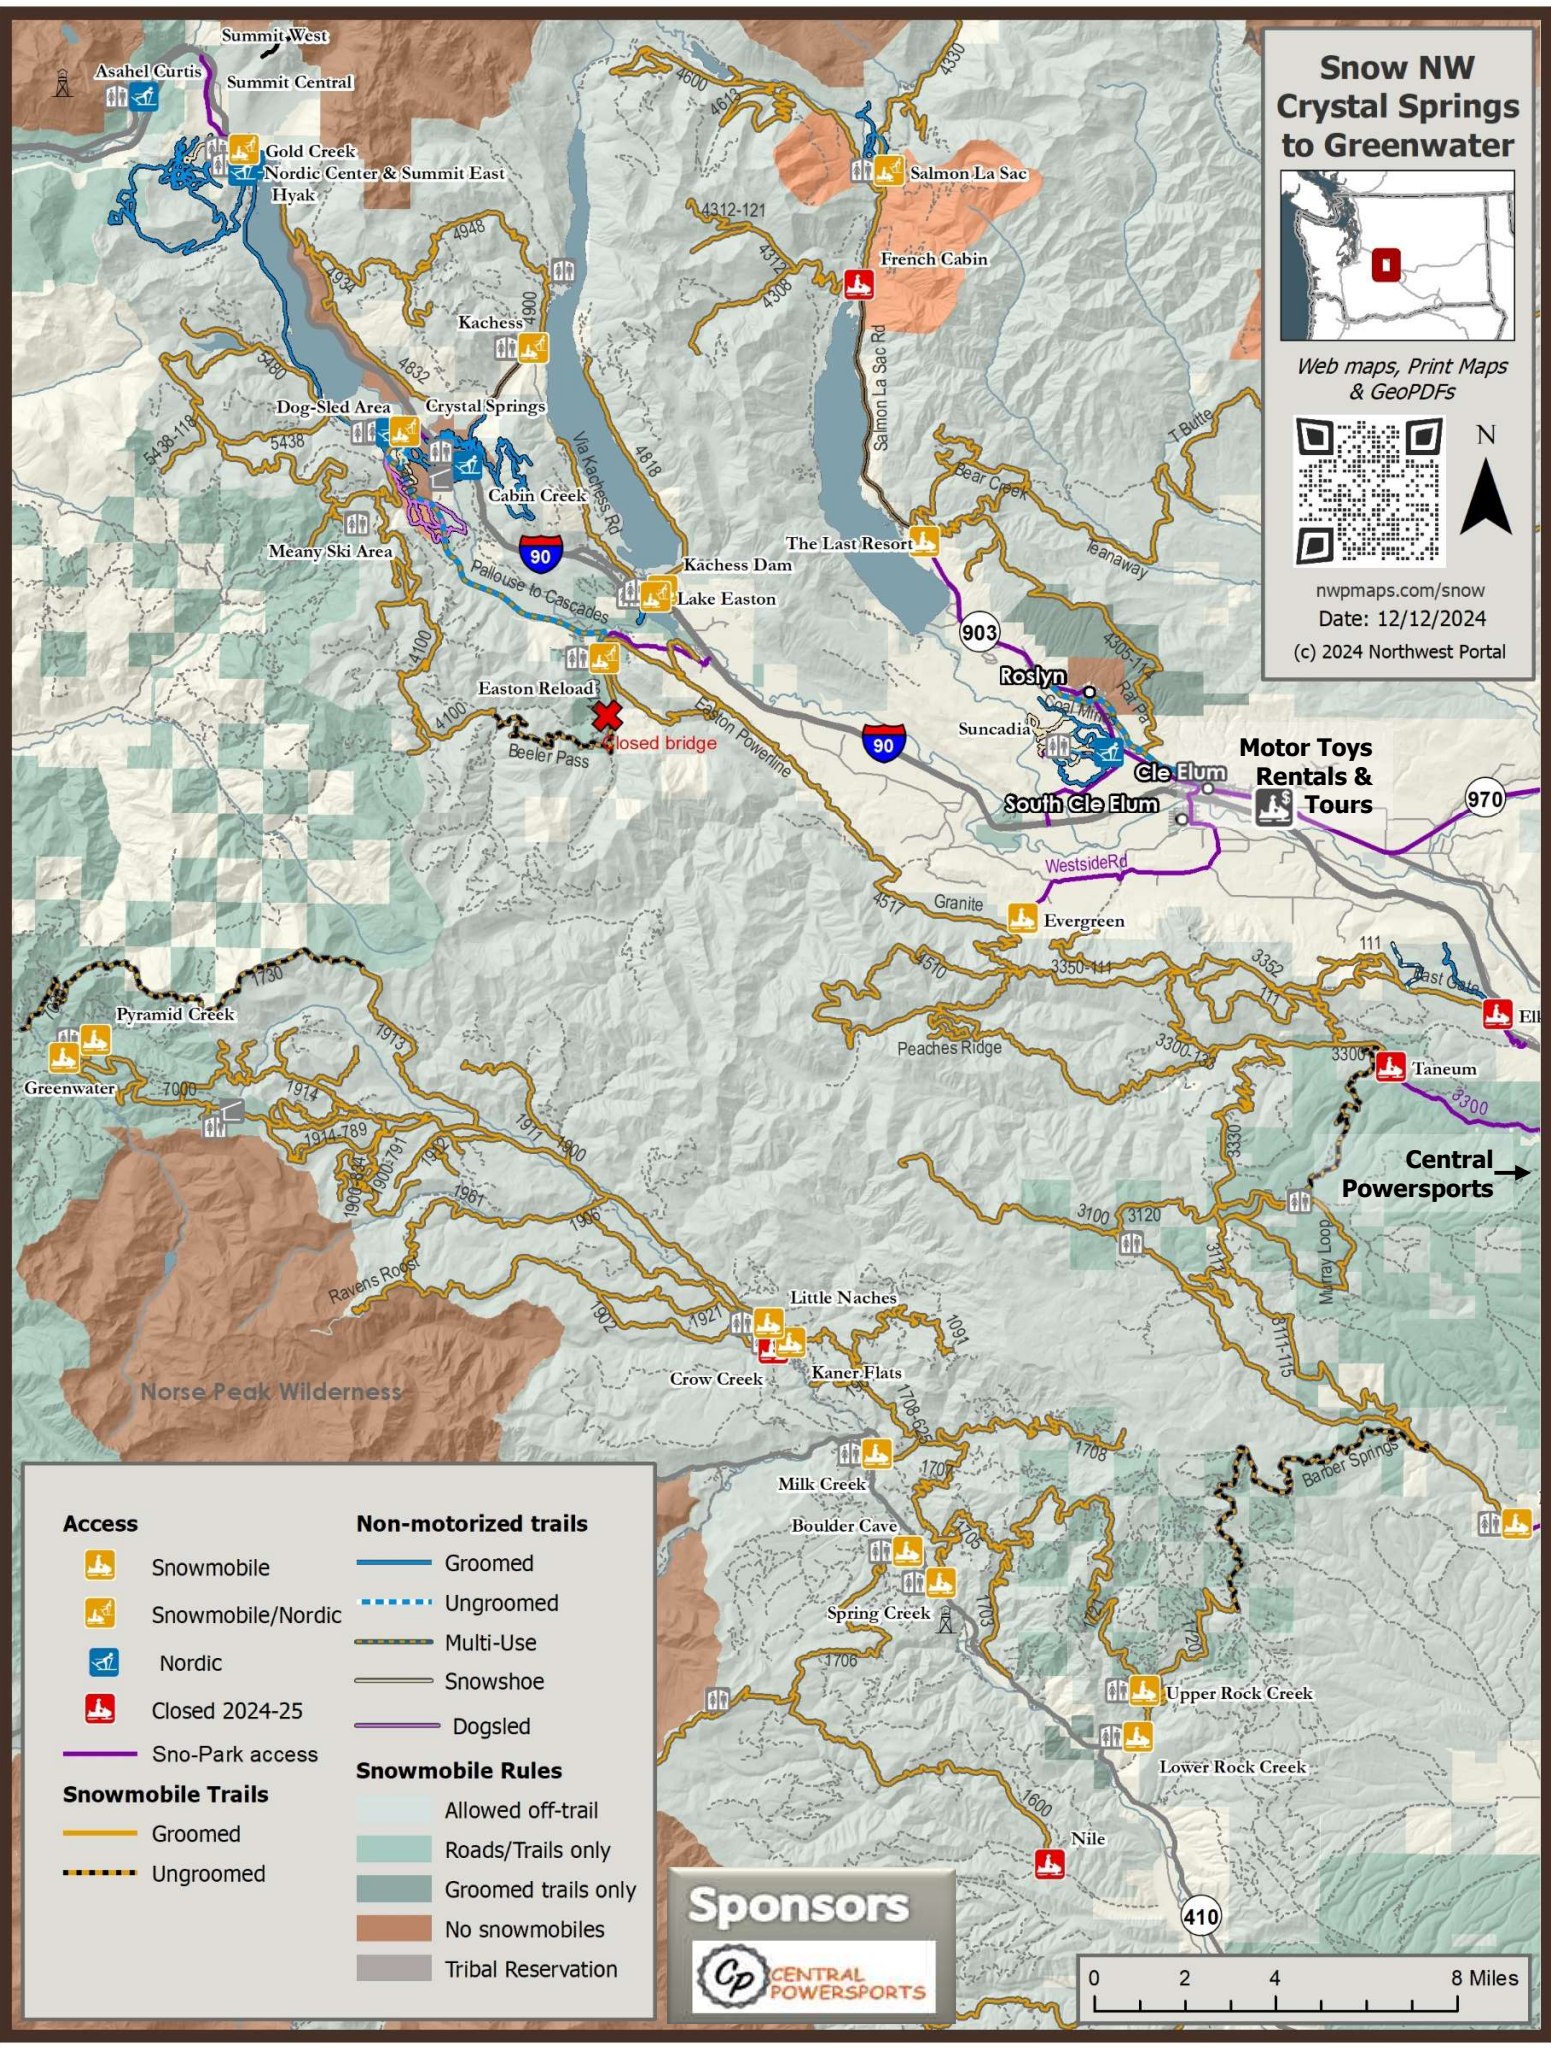

Snow NW Crystal Springs to Greenwater

Web maps, Print Maps
& GeoPDFs

nwpmaps.com/snow
Date: 12/12/2024
(c) 2024 Northwest Portal

Access

- Snowmobile
- Snowmobile/Nordic
- Nordic
- Closed 2024-25
- Sno-Park access

Open the map.

Check the avalanche forecast before hitting the trails. nwac.us

Put your club or business on the map

Snowmobile Access Crystal Springs to Greenwater

Name	Pass or fee	EI
Boulder Cave Sno-Park	Sno-Park Permit	2480'
Crystal Springs Sno-Park	Sno-Park Permit	2428'
Easton Reload Sno-Park	Sno-Park Permit	2240'
Evergreen Sno-Park	Sno-Park Permit	2200'
Gold Creek Sno-Park	Sno-Park Permit	2560'
Greenwater 2 Sno-Park	Sno-Park Permit	2480'
Hyak Sno-Park	Sno-Park Permit	2560'
Kachess Dam Staging Area	Free	2211'
Kachess Sno-Park	Sno-Park Permit	2340'
Kaner Flats Sno-Park	Sno-Park Permit	2720'
Lake Easton Sno-Park	Sno-Park Permit	2201'
Little Naches / 1904	Sno-Park Permit	2760'
Lower Rock Creek Sno-Park	Sno-Park Permit	2400'
Manastash Sno-Park	Sno-Park Permit	2900'
Milk Creek Sno-Park	Sno-Park Permit	2641'
Pyramid Creek Sno-Park	Sno-Park Permit	2720'
Rattlesnake Sno-Park	Sno-Park Permit	2115'
Salmon La Sac Sno-Park	Sno-Park Permit	2360'
Spring Creek Sno-Park	Sno-Park Permit	2509'
The Last Resort Staging Area	Free	2350'
Upper Rock Creek Sno-Park	Sno-Park Permit	3340'

P = Overnight parking at trailhead

Taneum, Elk Heights, Reecer Creek & French Cabin, Crow Creek & Nile Sno-Parks are closed for 2024-2025 because of a budget shortfall.

Clubs

Cascade Drift Skippers
cds.clubexpress.com

Only in Lake *Chelan* will you find four seasons of wine, over 300 days of sunshine, stunning natural beauty and adventures that you can tune to your own tastes.