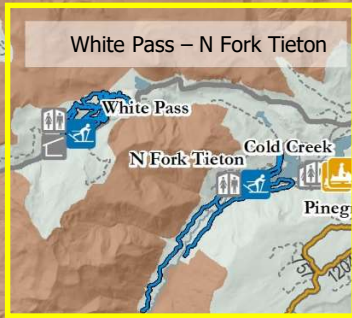

**Motor Toys
Rentals &
Tours** →

**Snow NW
Yakima County**

- Access**
- Snowmobile
 - Snowmobile/Nordic
 - Nordic
 - Closed 2024-25
 - Sno-Park access

- Snowmobile Trails**
- Groomed
 - Ungroomed

- Non-motorized trails**
- Groomed
 - Ungroomed
 - Snowshoe

Discover your next winter adventure with Snow NW

Trails, trail access and winter recreation areas in Washington, Idaho and Oregon. Web maps, print maps & Geo PDFs

Sponsors

At Central Powersports in Ellensburg you'll find All-Season Adventure with Snowmobiles, ATVs, UTV's, SxSs, bikes plus, service and parts
2310 W Dolarway Rd, Ellensburg 509-933-1737