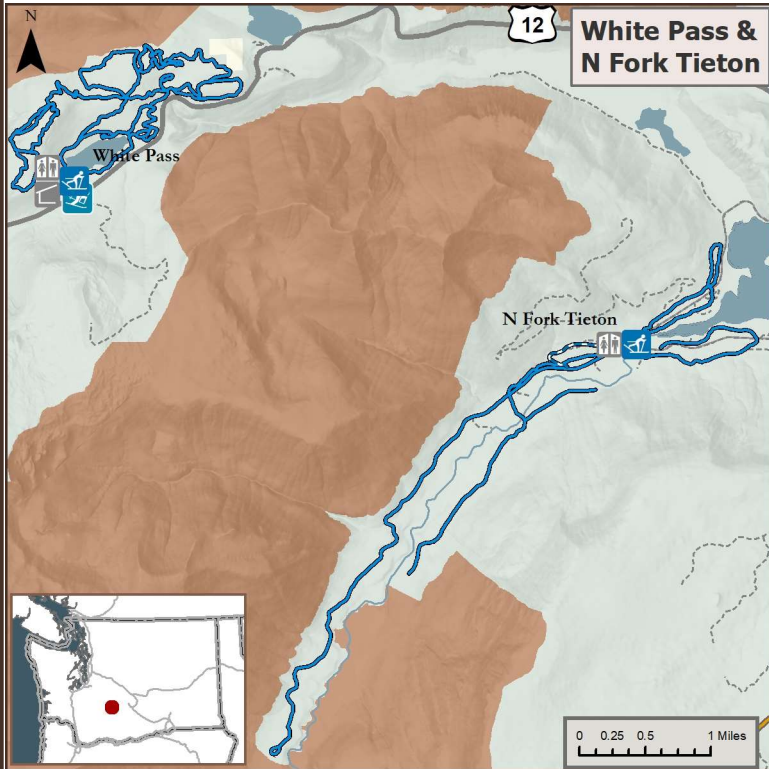

Clubs

Cascade Drift Skippers
cds.clubexpress.com

Sno-Jammers
snojammers.org

Check the avalanche forecast before hitting the trails. nwac.us

Open the map in your browser.

Supporting Businesses

Motor Toys Rental and Tours 1313 Spansky Way, Cle Elum (509) 674-6807
MotorToys is the largest year-around ATV, Snowmobile, SidexSide & Scooter Tours and rentals in the area. 2 Hour Tours, 4Hr-24Hr rentals. Trailers available.

Crow Creek, Fish Creek, Bethel Ridge & Nile are closed for the 2024-2025 season because of a budget shortfall

Pleasant Valley