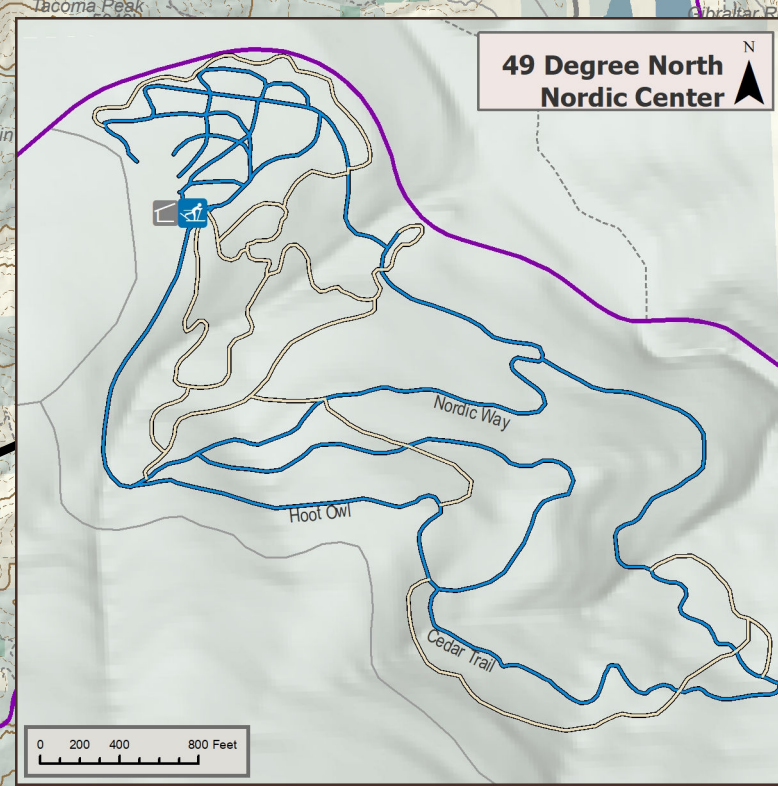

Snow NW Pend Oreille County

Web maps, Print Maps
& GeoPDFs
nwpmaps.com/snow

- Access**
- Snowmobile
 - Snowmobile/Nordic
 - Nordic
 - Snowshoe
 - Closed 2024-25
 - Sno-Park access
- Snowmobile Trails**
- Groomed
 - Ungroomed
- Non-motorized trails**
- Groomed
 - Ungroomed
 - Snowshoe
 - ATV/4x4 Trails
- Snowmobile Rules**
- Allowed off-trail
 - Roads/Trails only
 - Groomed trails only
 - Non-motorized only

Date: 12/23/2024
(C) 2024 Northwest Portal