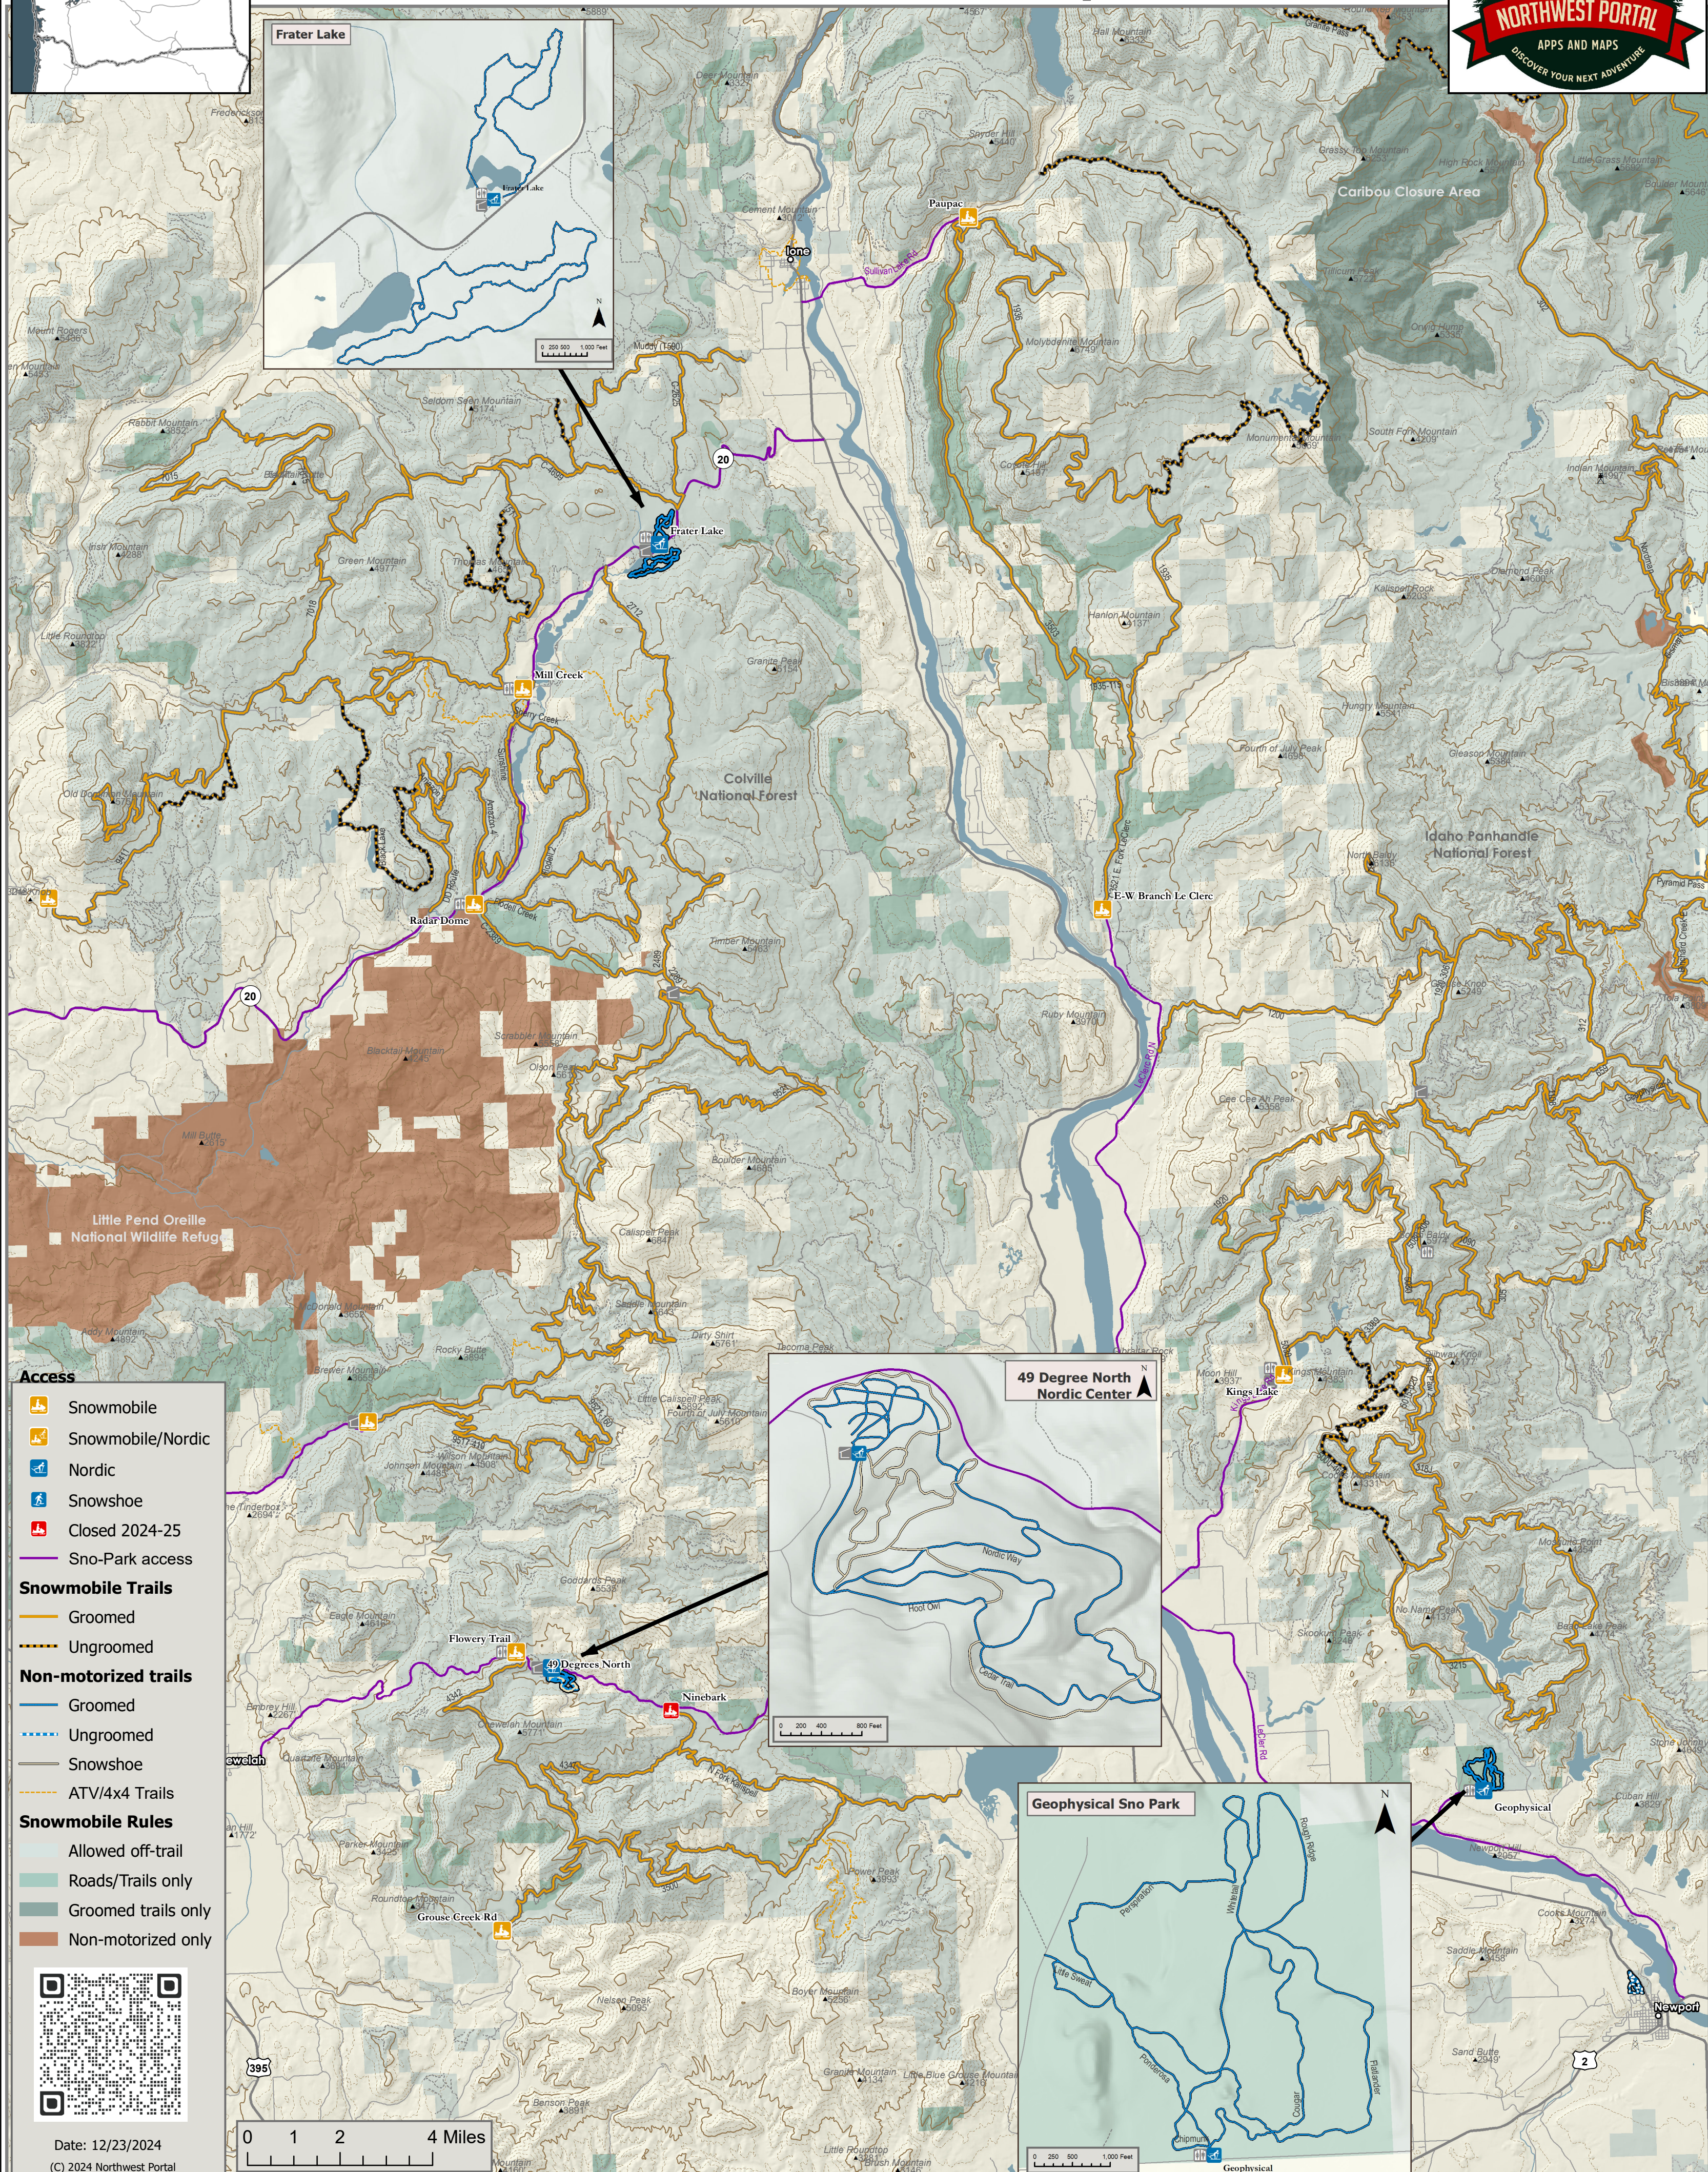

Snow NW Pend Oreille County

Web maps, Print Maps
& GeoPDFs
nwpmaps.com/snow

- Access**
- Snowmobile
 - Snowmobile/Nordic
 - Nordic
 - Snowshoe
 - Closed 2024-25
 - Sno-Park access
- Snowmobile Trails**
- Groomed
 - Ungroomed
- Non-motorized trails**
- Groomed
 - Ungroomed
 - Snowshoe
 - ATV/4x4 Trails
- Snowmobile Rules**
- Allowed off-trail
 - Roads/Trails only
 - Groomed trails only
 - Non-motorized only

Date: 12/23/2024
(C) 2024 Northwest Portal