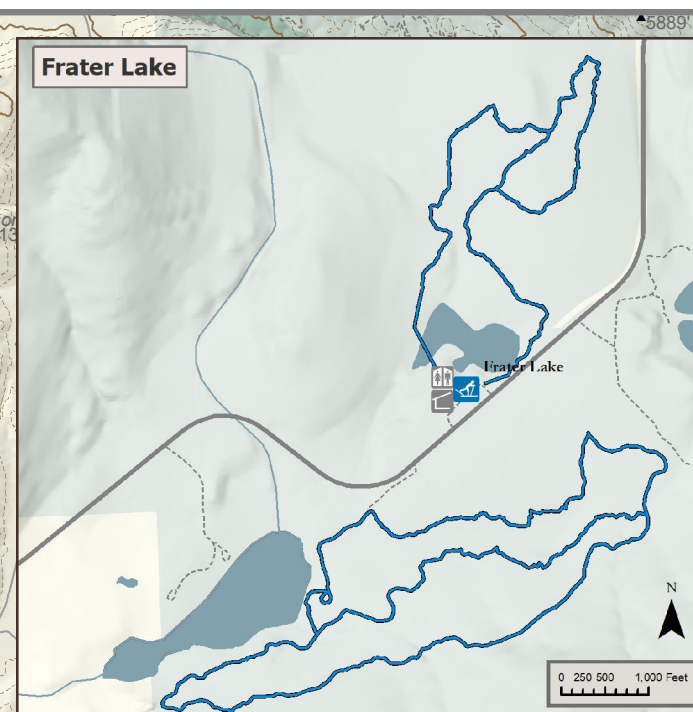

Snow NW Pend Oreille County

Web maps, Print Maps
& GeoPDFs
nwpmaps.com/snow

- Access**
- Snowmobile
 - Snowmobile/Nordic
 - Nordic
 - Snowshoe
 - Closed 2024-25
 - Sno-Park access
- Snowmobile Trails**
- Groomed
 - Ungroomed
- Non-motorized trails**
- Groomed
 - Ungroomed
 - Snowshoe
 - ATV/4x4 Trails
- Snowmobile Rules**
- Allowed off-trail
 - Roads/Trails only
 - Groomed trails only
 - Non-motorized only