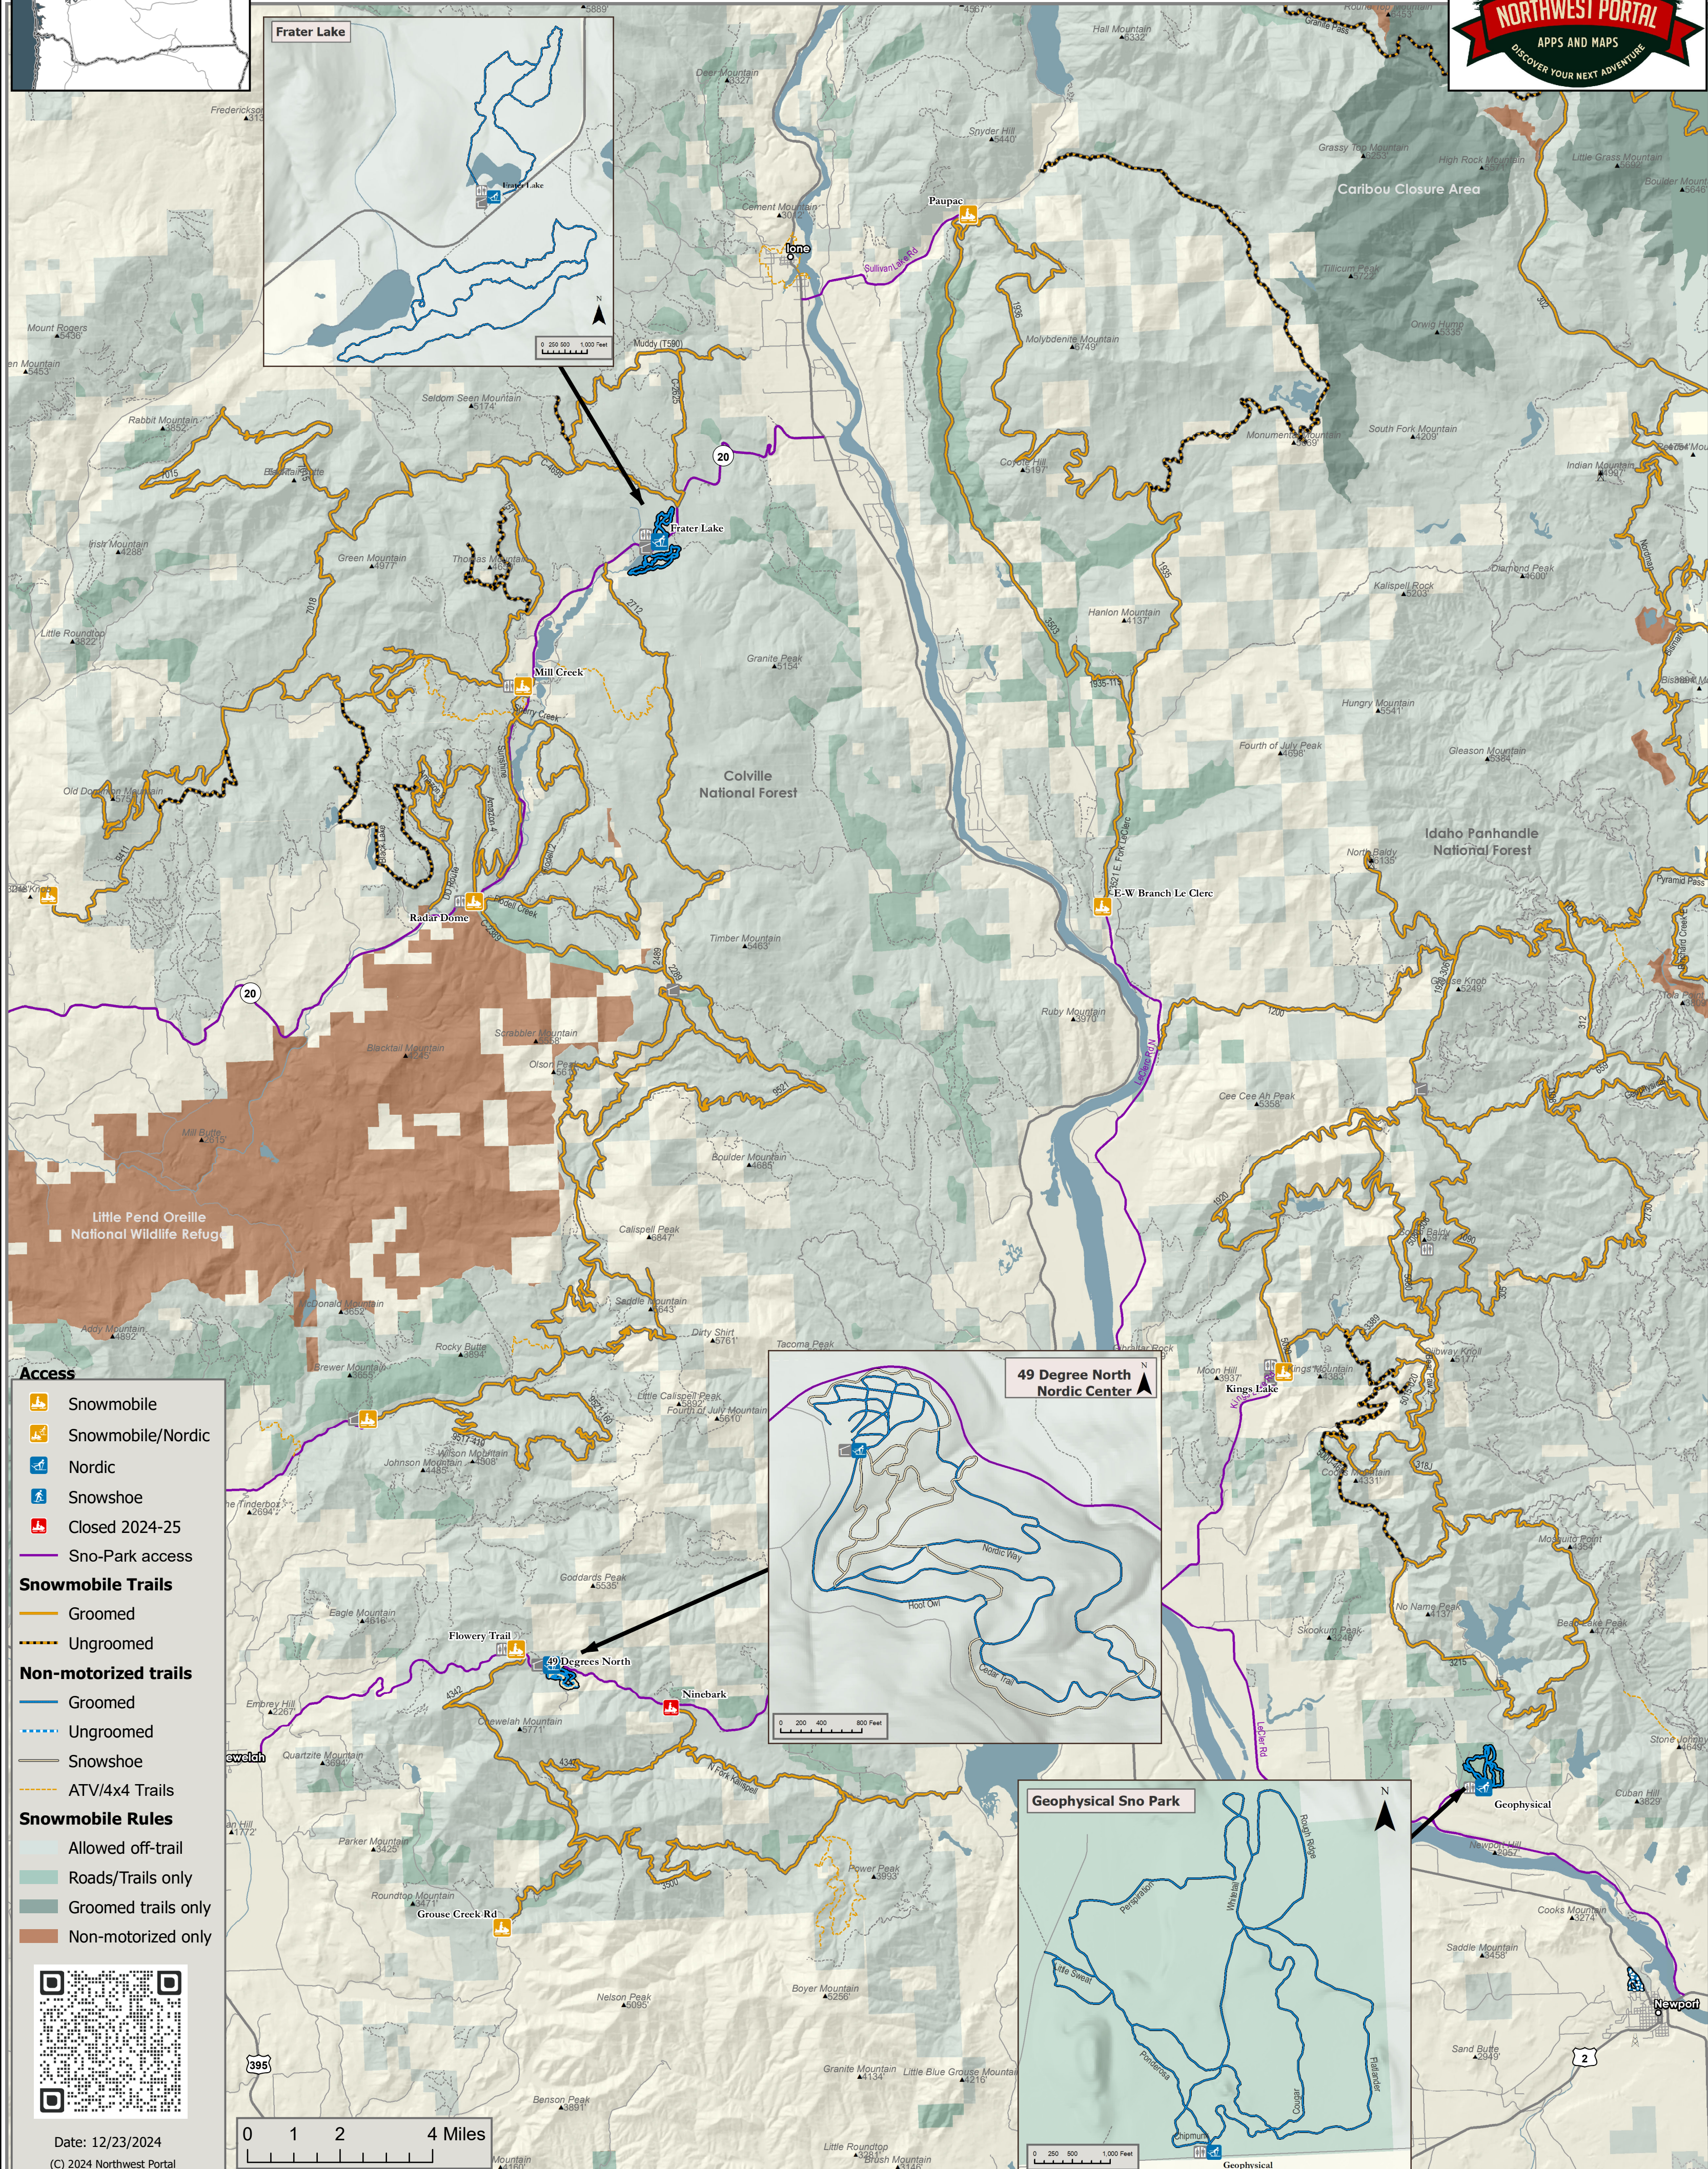

Snow NW Pend Oreille County

Web maps, Print Maps
& GeoPDFs
nwpmaps.com/snow

- Access**
- Snowmobile
 - Snowmobile/Nordic
 - Nordic
 - Snowshoe
 - Closed 2024-25
 - Sno-Park access
- Snowmobile Trails**
- Groomed
 - Ungroomed
- Non-motorized trails**
- Groomed
 - Ungroomed
 - Snowshoe
 - ATV/4x4 Trails
- Snowmobile Rules**
- Allowed off-trail
 - Roads/Trails only
 - Groomed trails only
 - Non-motorized only

Date: 12/23/2024
(C) 2024 Northwest Portal