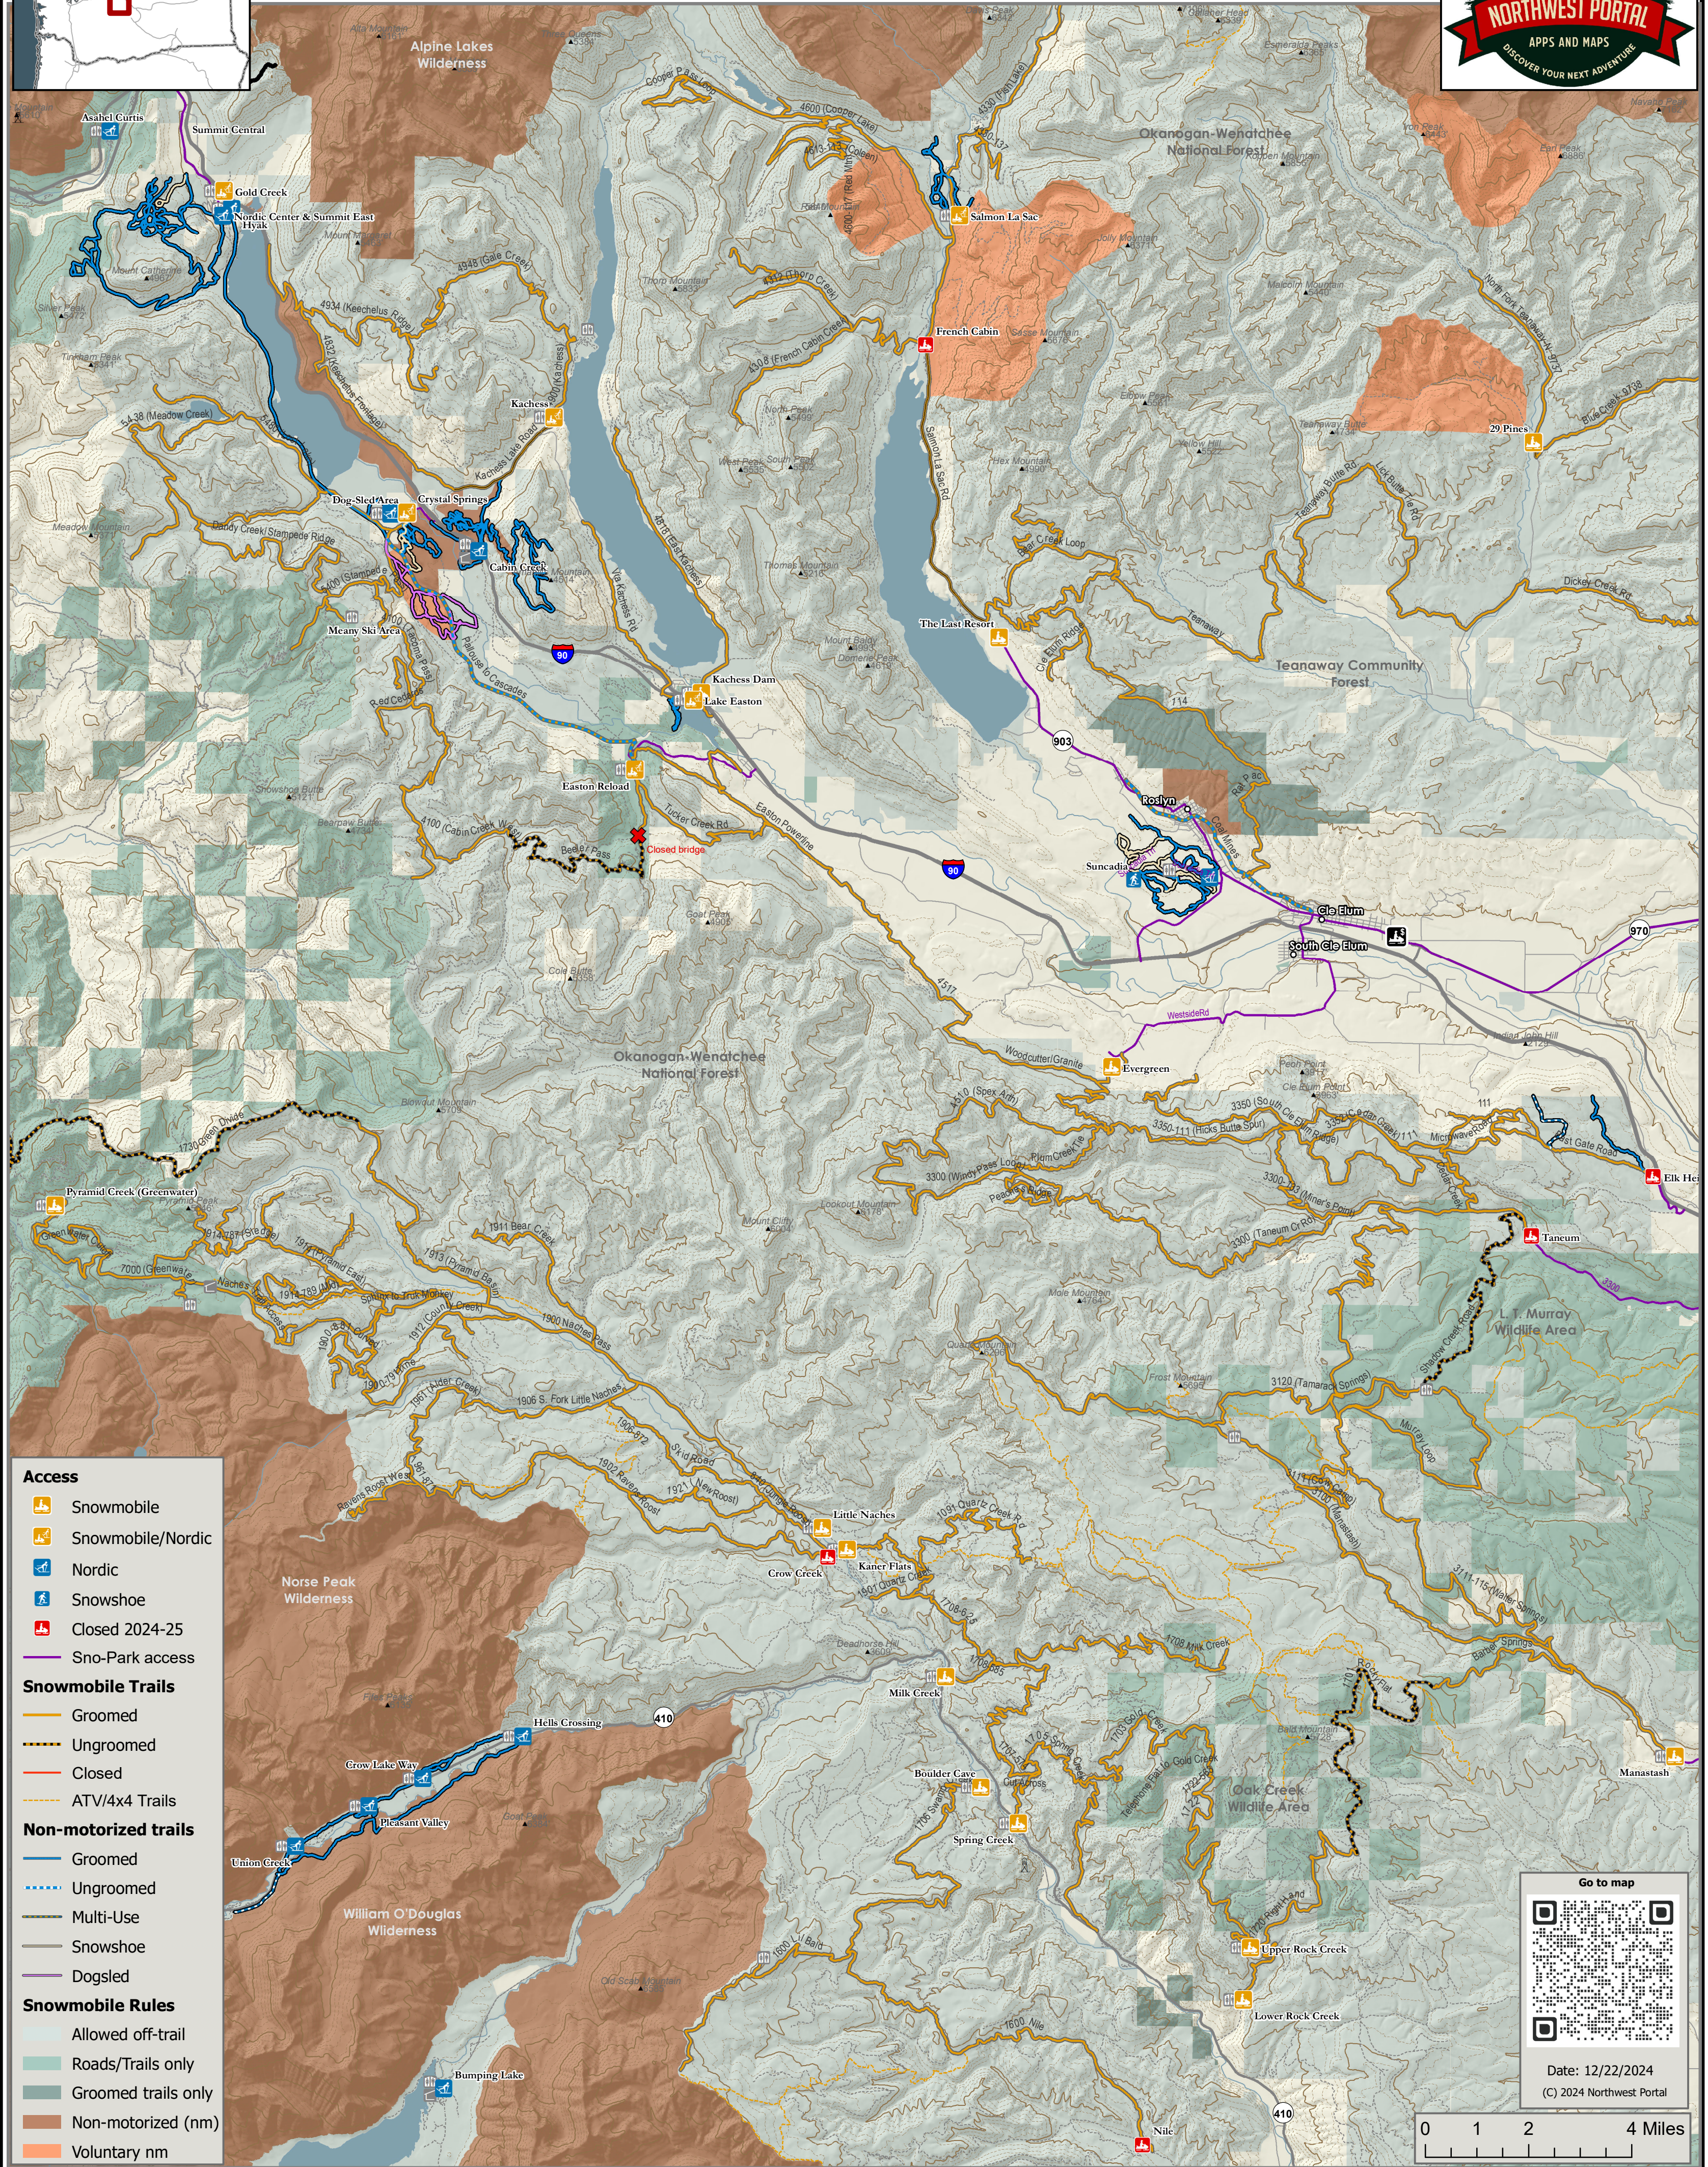

# Snow NW

Crystal Springs to Greenwater [nwpmaps.com/snow](http://nwpmaps.com/snow)

Web maps, Print Maps & GeoPDFs

- Access**
- Snowmobile
  - Snowmobile/Nordic
  - Nordic
  - Snowshoe
  - Closed 2024-25
  - Sno-Park access
- Snowmobile Trails**
- Groomed
  - Ungroomed
  - Closed
  - ATV/4x4 Trails
- Non-motorized trails**
- Groomed
  - Ungroomed
  - Multi-Use
  - Snowshoe
  - Dogsled
- Snowmobile Rules**
- Allowed off-trail
  - Roads/Trails only
  - Groomed trails only
  - Non-motorized (nm)
  - Voluntary nm

Date: 12/22/2024  
(C) 2024 Northwest Portal