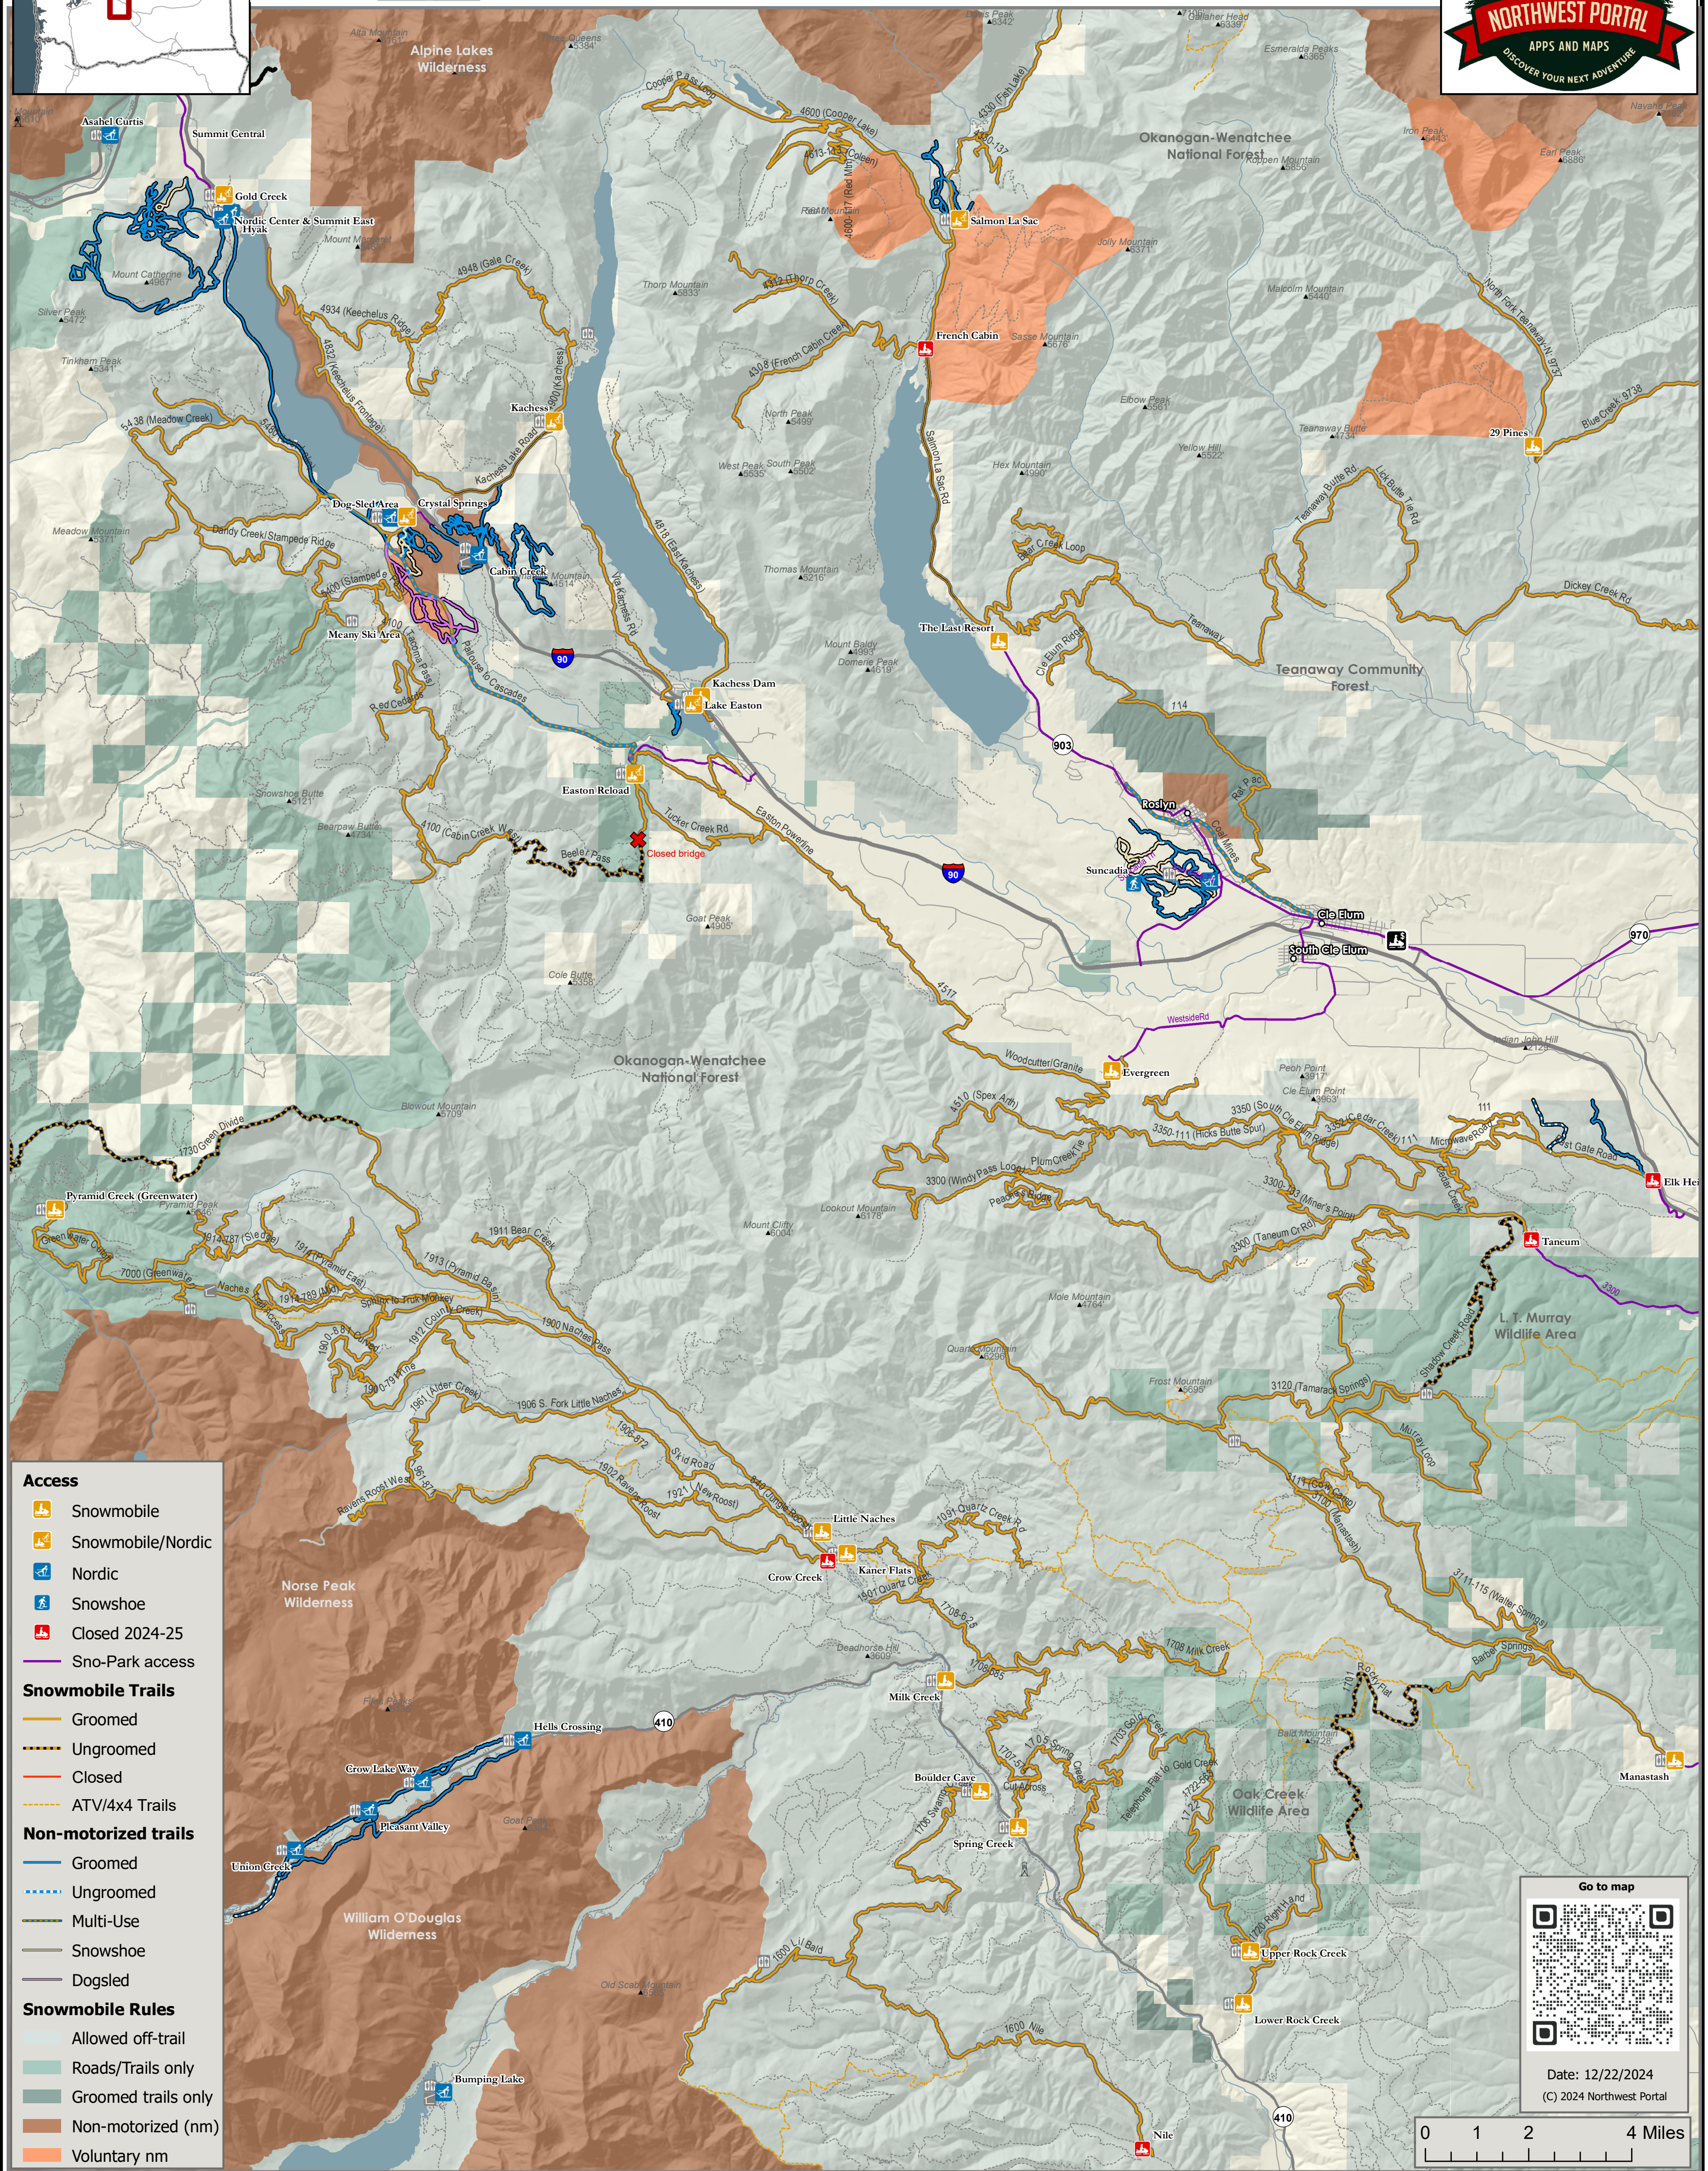

Snow NW

Crystal Springs to Greenwater nwpmaps.com/snow

Web maps, Print Maps & GeoPDFs

Access

- Snowmobile
- Snowmobile/Nordic
- Nordic
- Snowshoe
- Closed 2024-25
- Sno-Park access

Snowmobile Trails

- Groomed
- Ungroomed
- Closed
- ATV/4x4 Trails

Non-motorized trails

- Groomed
- Ungroomed
- Multi-Use
- Snowshoe
- Dogsled

Snowmobile Rules

- Allowed off-trail
- Roads/Trails only
- Groomed trails only
- Non-motorized (nm)
- Voluntary nm

Date: 12/22/2024
(C) 2024 Northwest Portal