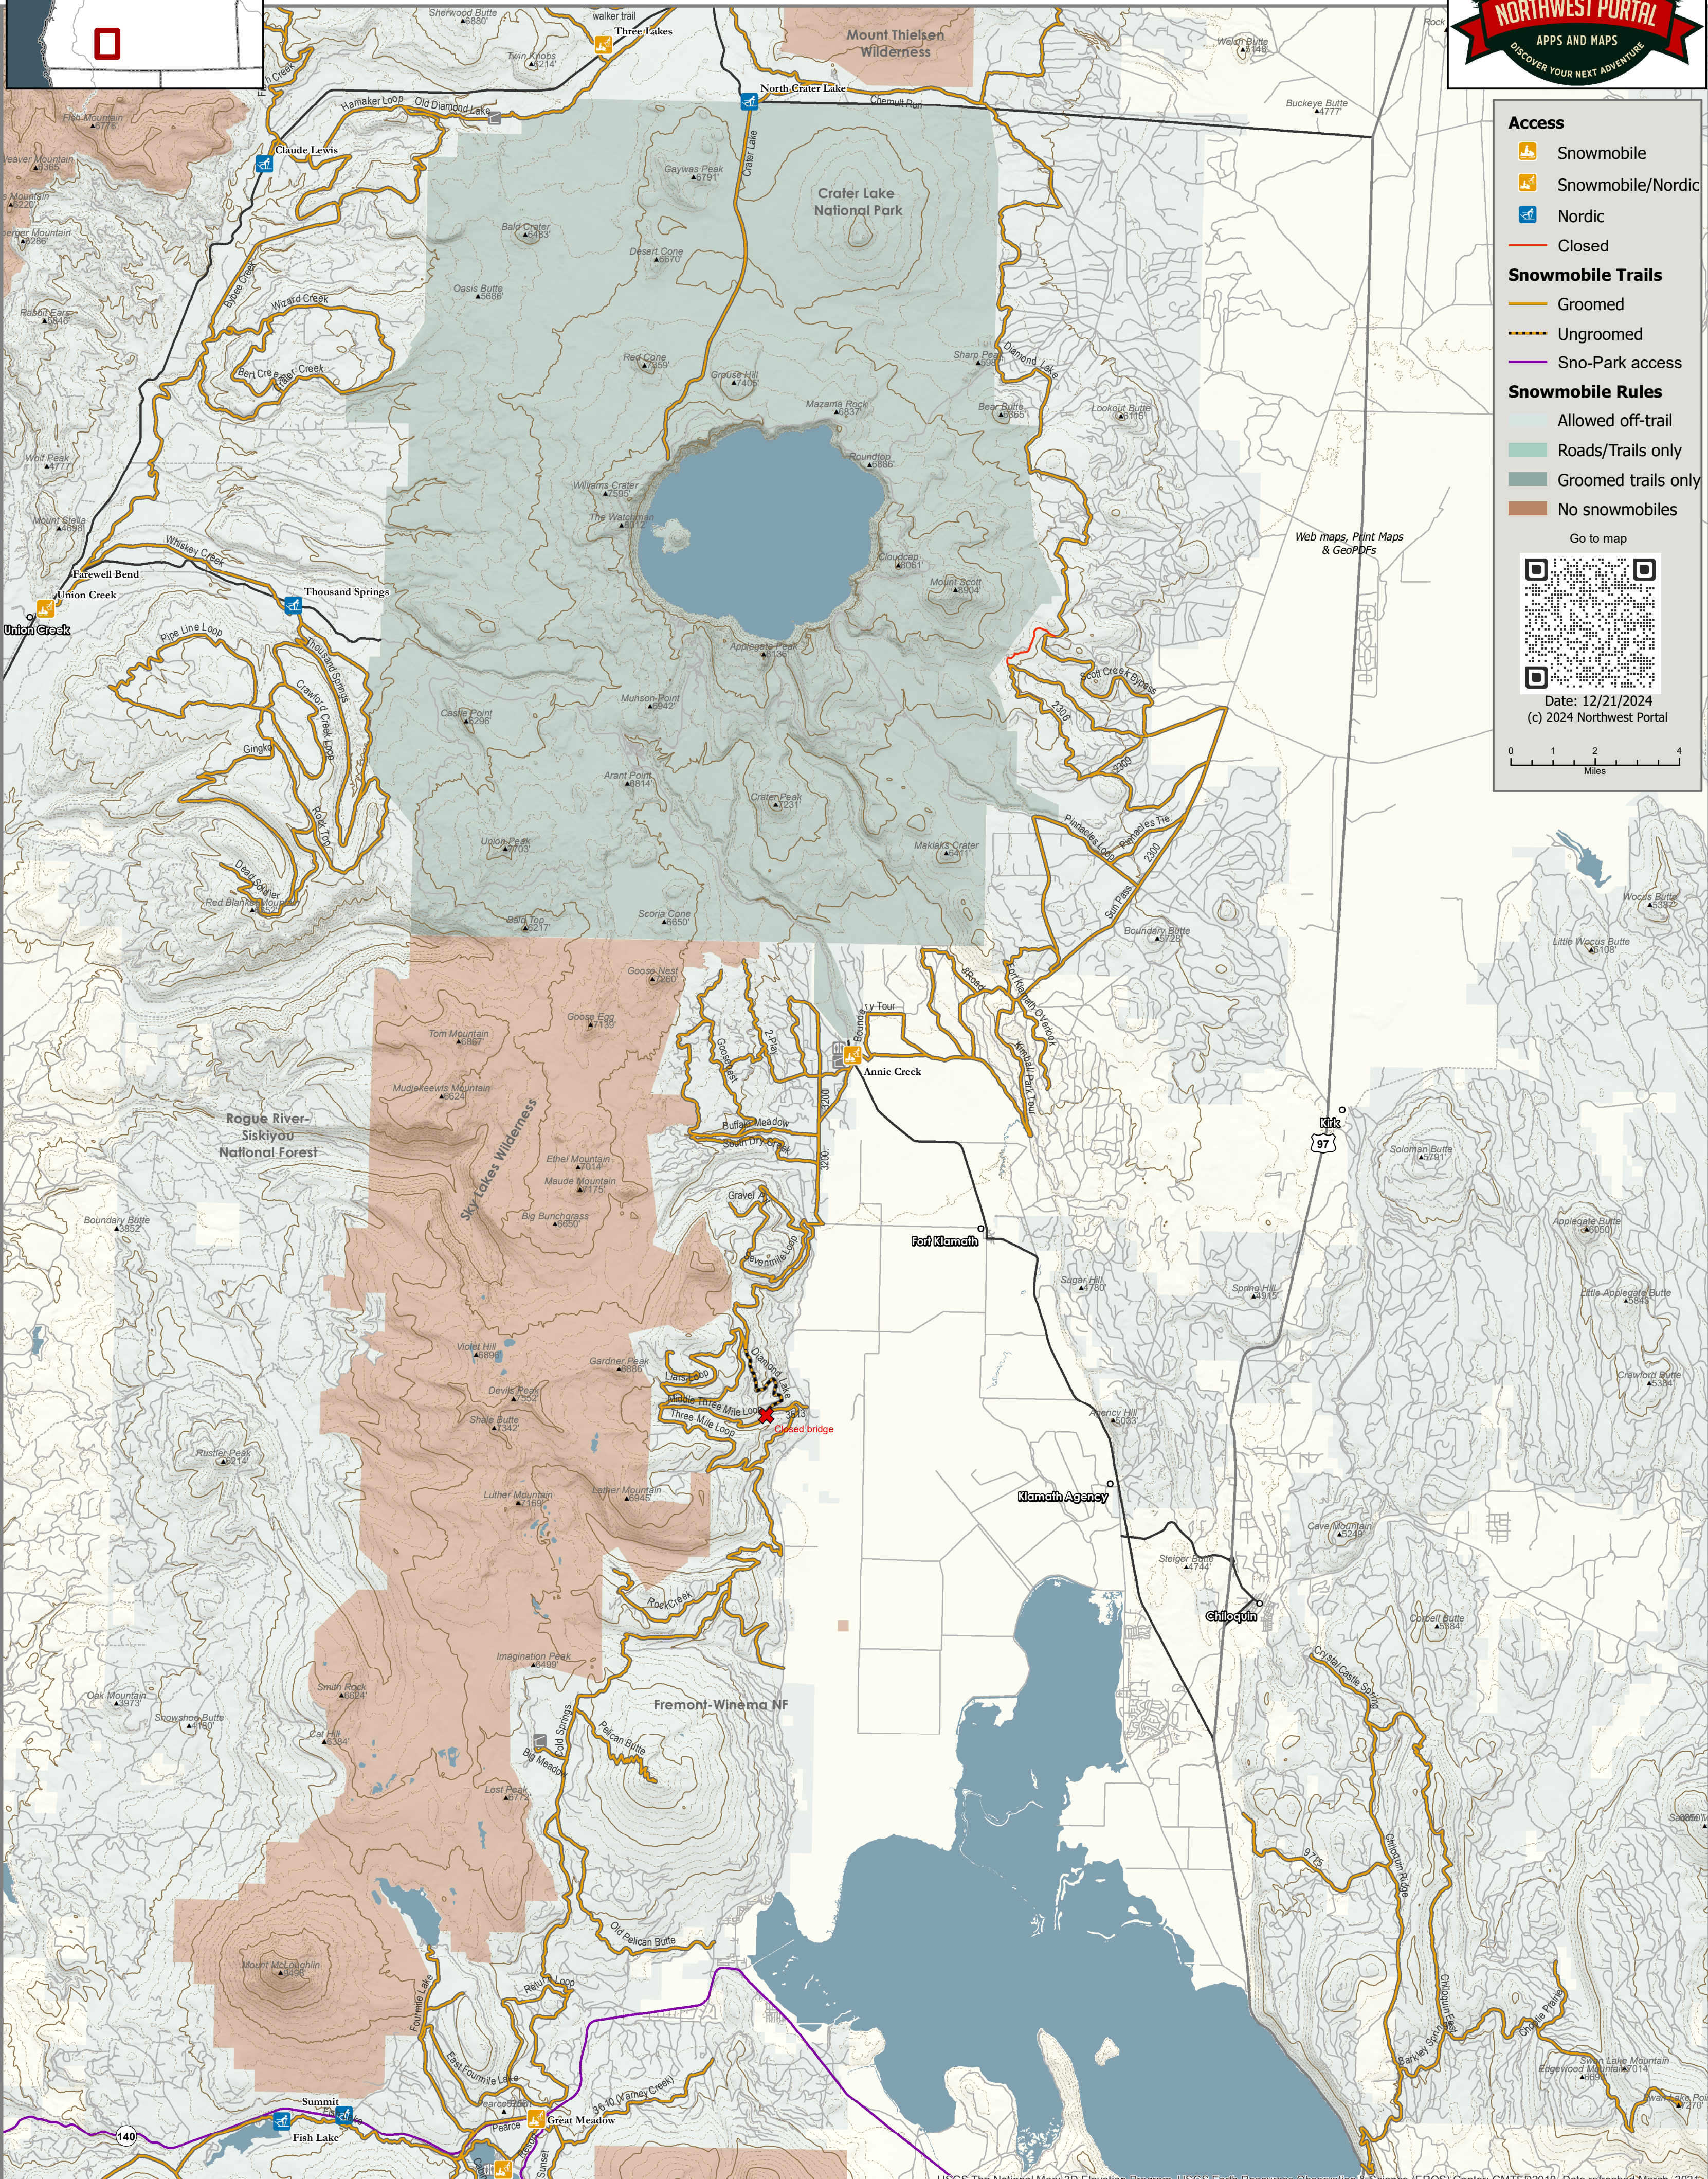

Snow NW Chiloquin Ridge

Web maps, Print Maps & GeoPDFs
nwpmaps.com/snow

Access

- Snowmobile
- Snowmobile/Nordic
- Nordic
- Closed

Snowmobile Trails

- Groomed
- Ungroomed
- Sno-Park access

Snowmobile Rules

- Allowed off-trail
- Roads/Trails only
- Groomed trails only
- No snowmobiles

Go to map

Date: 12/21/2024
(c) 2024 Northwest Portal