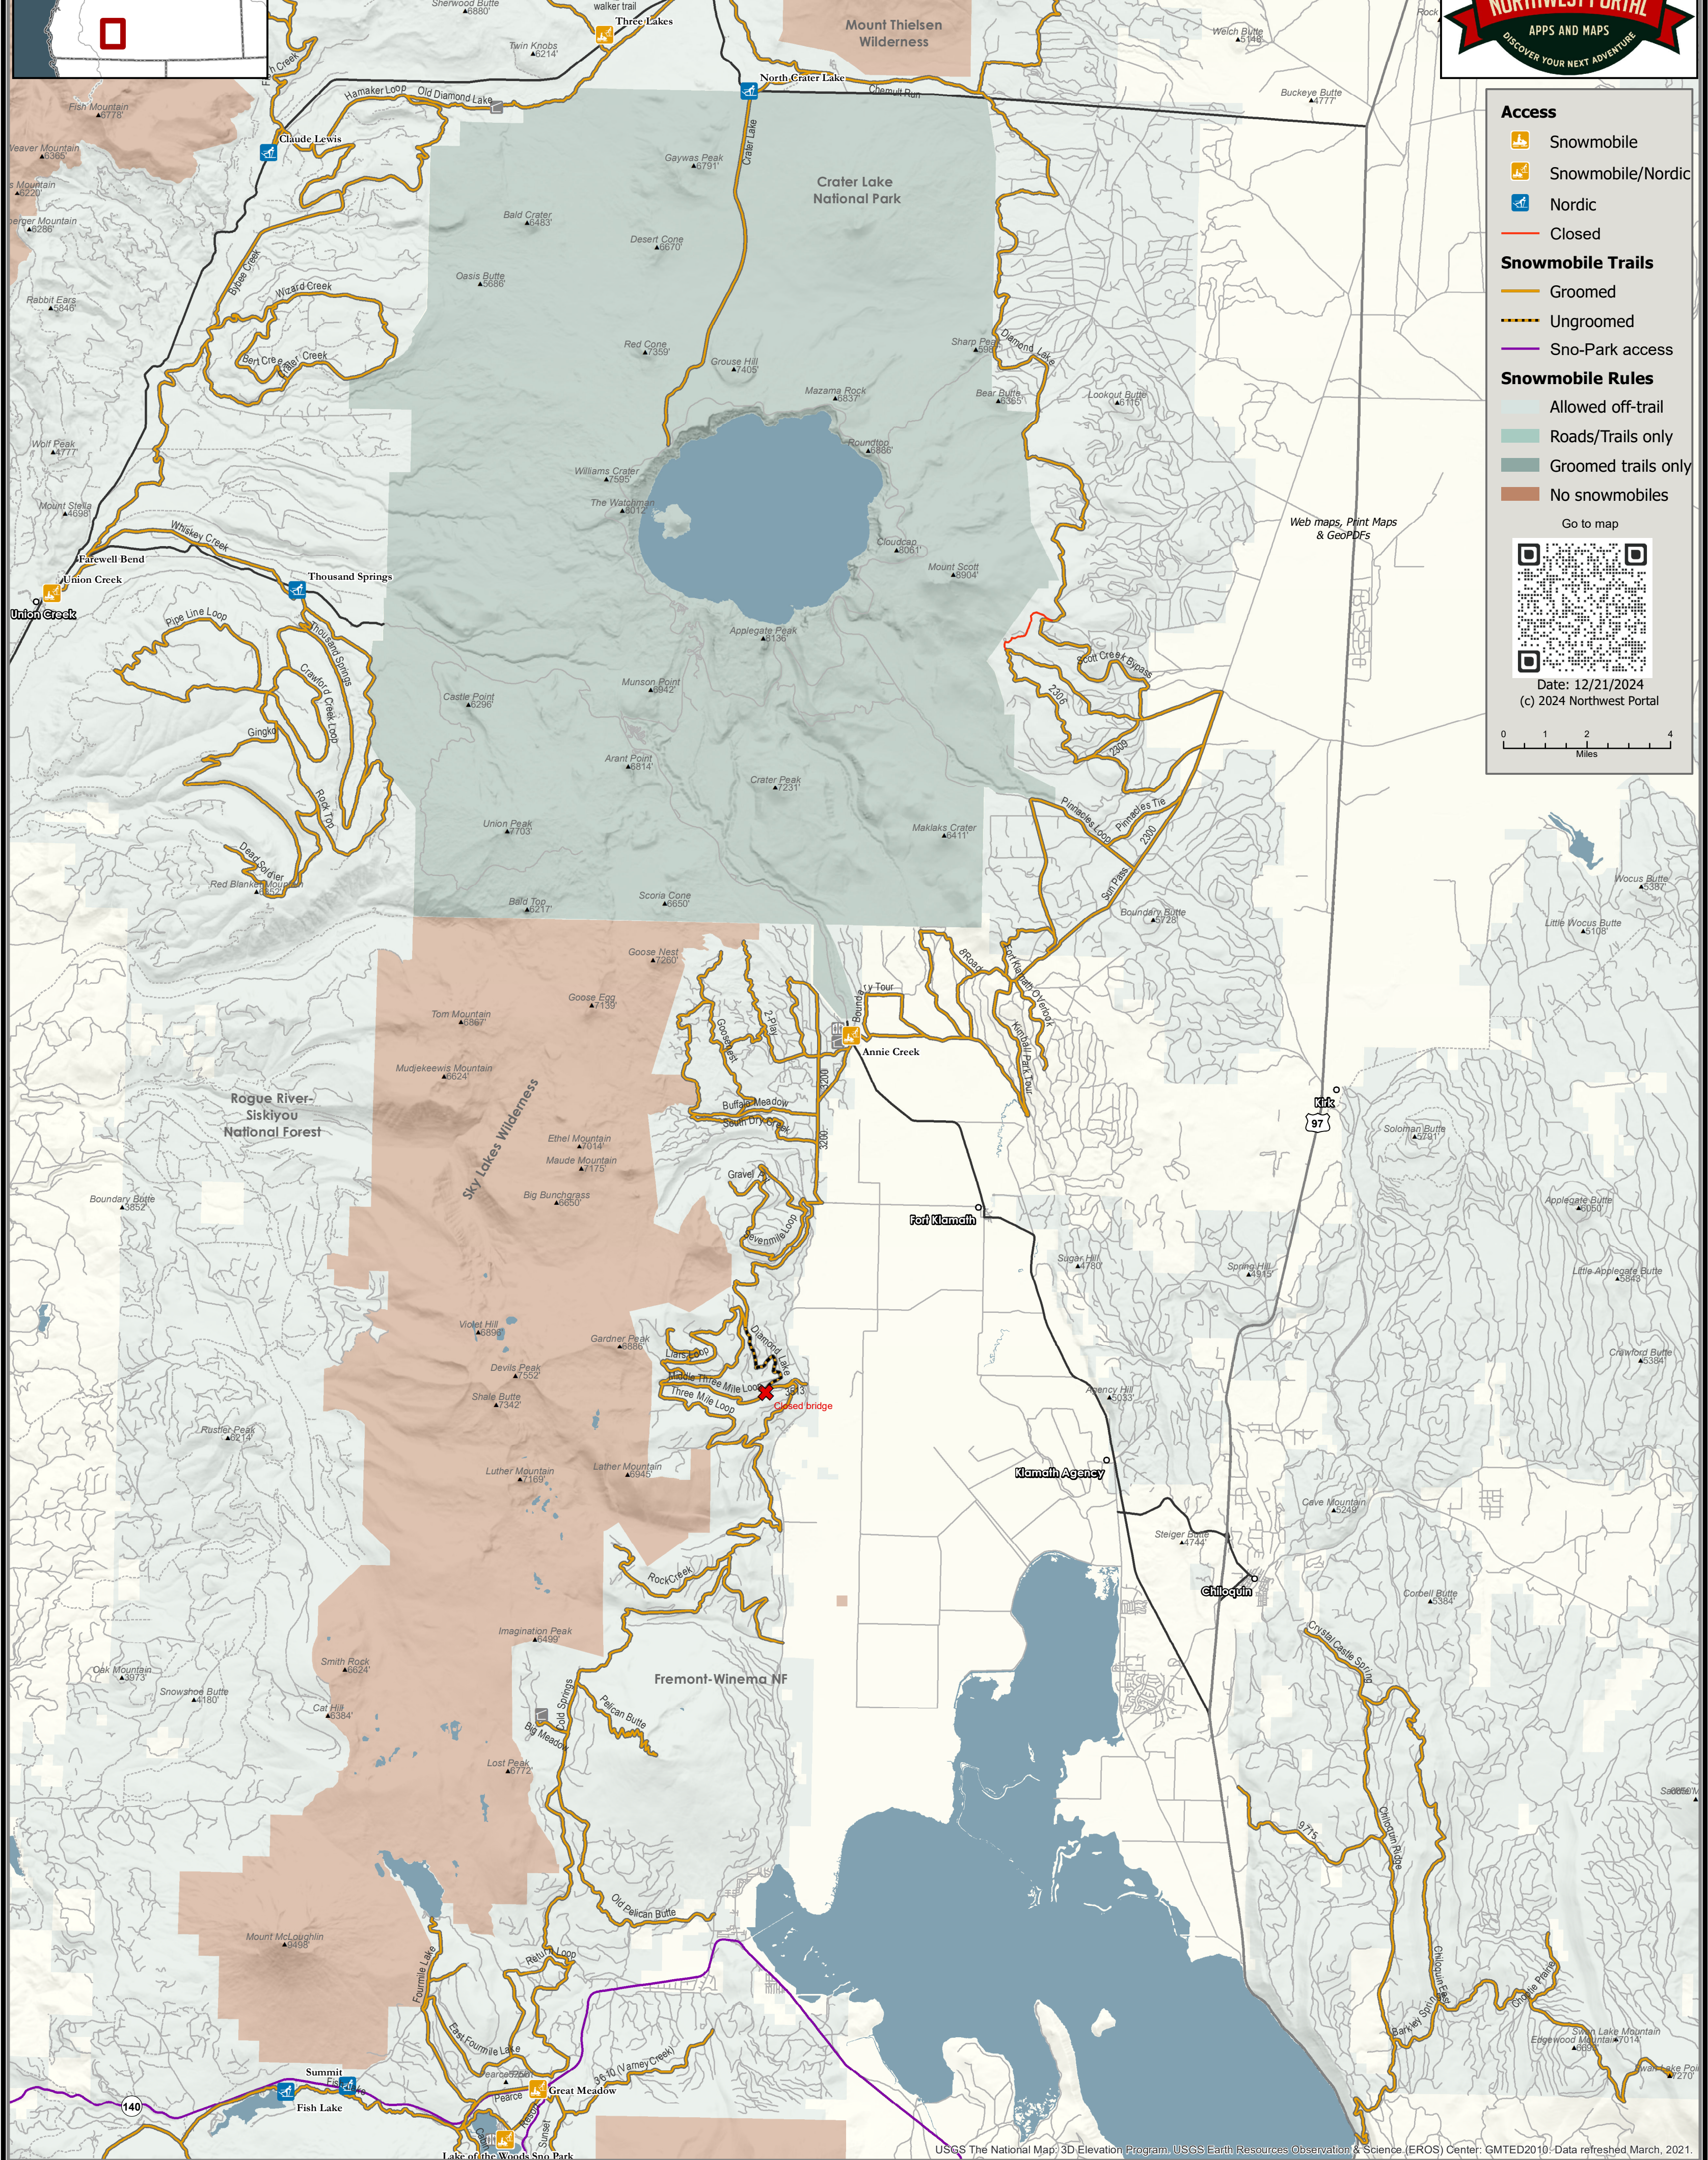

Snow NW Chiloquin Ridge

Web maps, Print Maps & GeoPDFs
nwpmaps.com/snow

Access

- Snowmobile
- Snowmobile/Nordic
- Nordic
- Closed

Snowmobile Trails

- Groomed
- Ungroomed
- Sno-Park access

Snowmobile Rules

- Allowed off-trail
- Roads/Trails only
- Groomed trails only
- No snowmobiles

Go to map

Date: 12/21/2024
(c) 2024 Northwest Portal