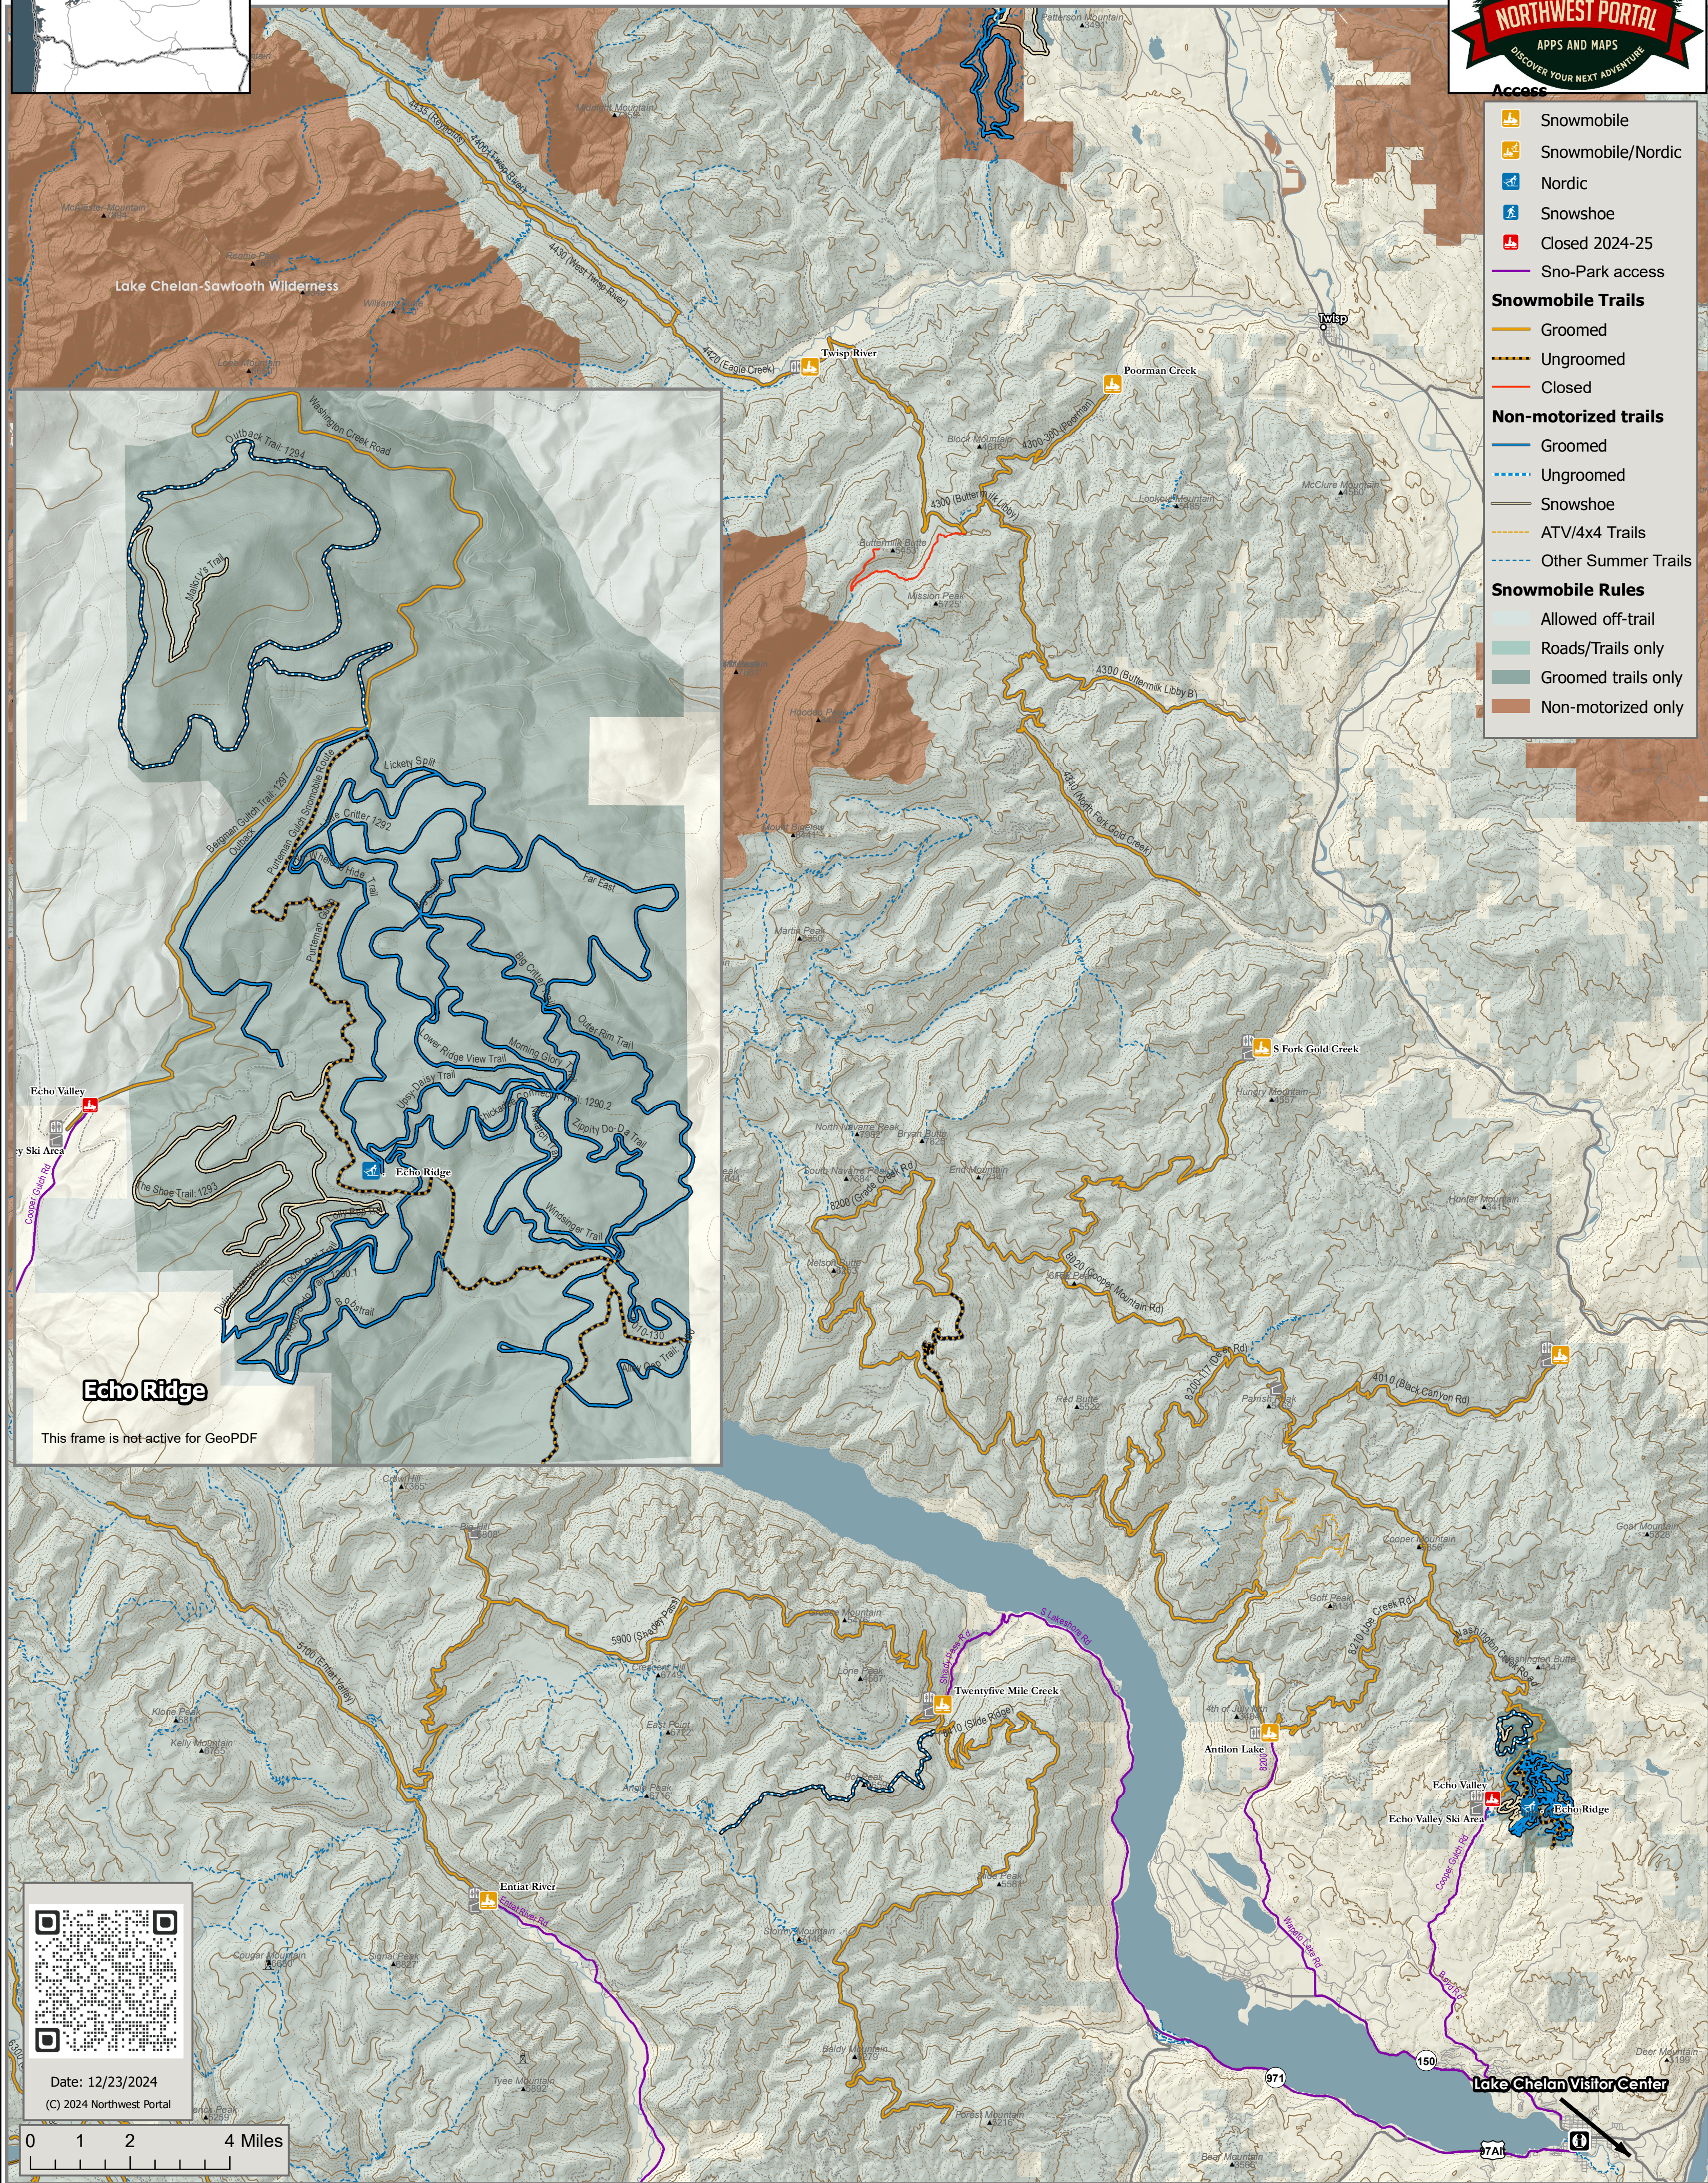

# Snow NW Lake Chelan

Web maps, Print Maps  
& GeoPDFs  
nwpmaps.com/snow

- Access**
- Snowmobile
  - Snowmobile/Nordic
  - Nordic
  - Snowshoe
  - Closed 2024-25
  - Sno-Park access
- Snowmobile Trails**
- Groomed
  - Ungroomed
  - Closed
- Non-motorized trails**
- Groomed
  - Ungroomed
  - Snowshoe
  - ATV/4x4 Trails
  - Other Summer Trails
- Snowmobile Rules**
- Allowed off-trail
  - Roads/Trails only
  - Groomed trails only
  - Non-motorized only

Date: 12/23/2024  
 (C) 2024 Northwest Portal

Lake Chelan Visitor Center