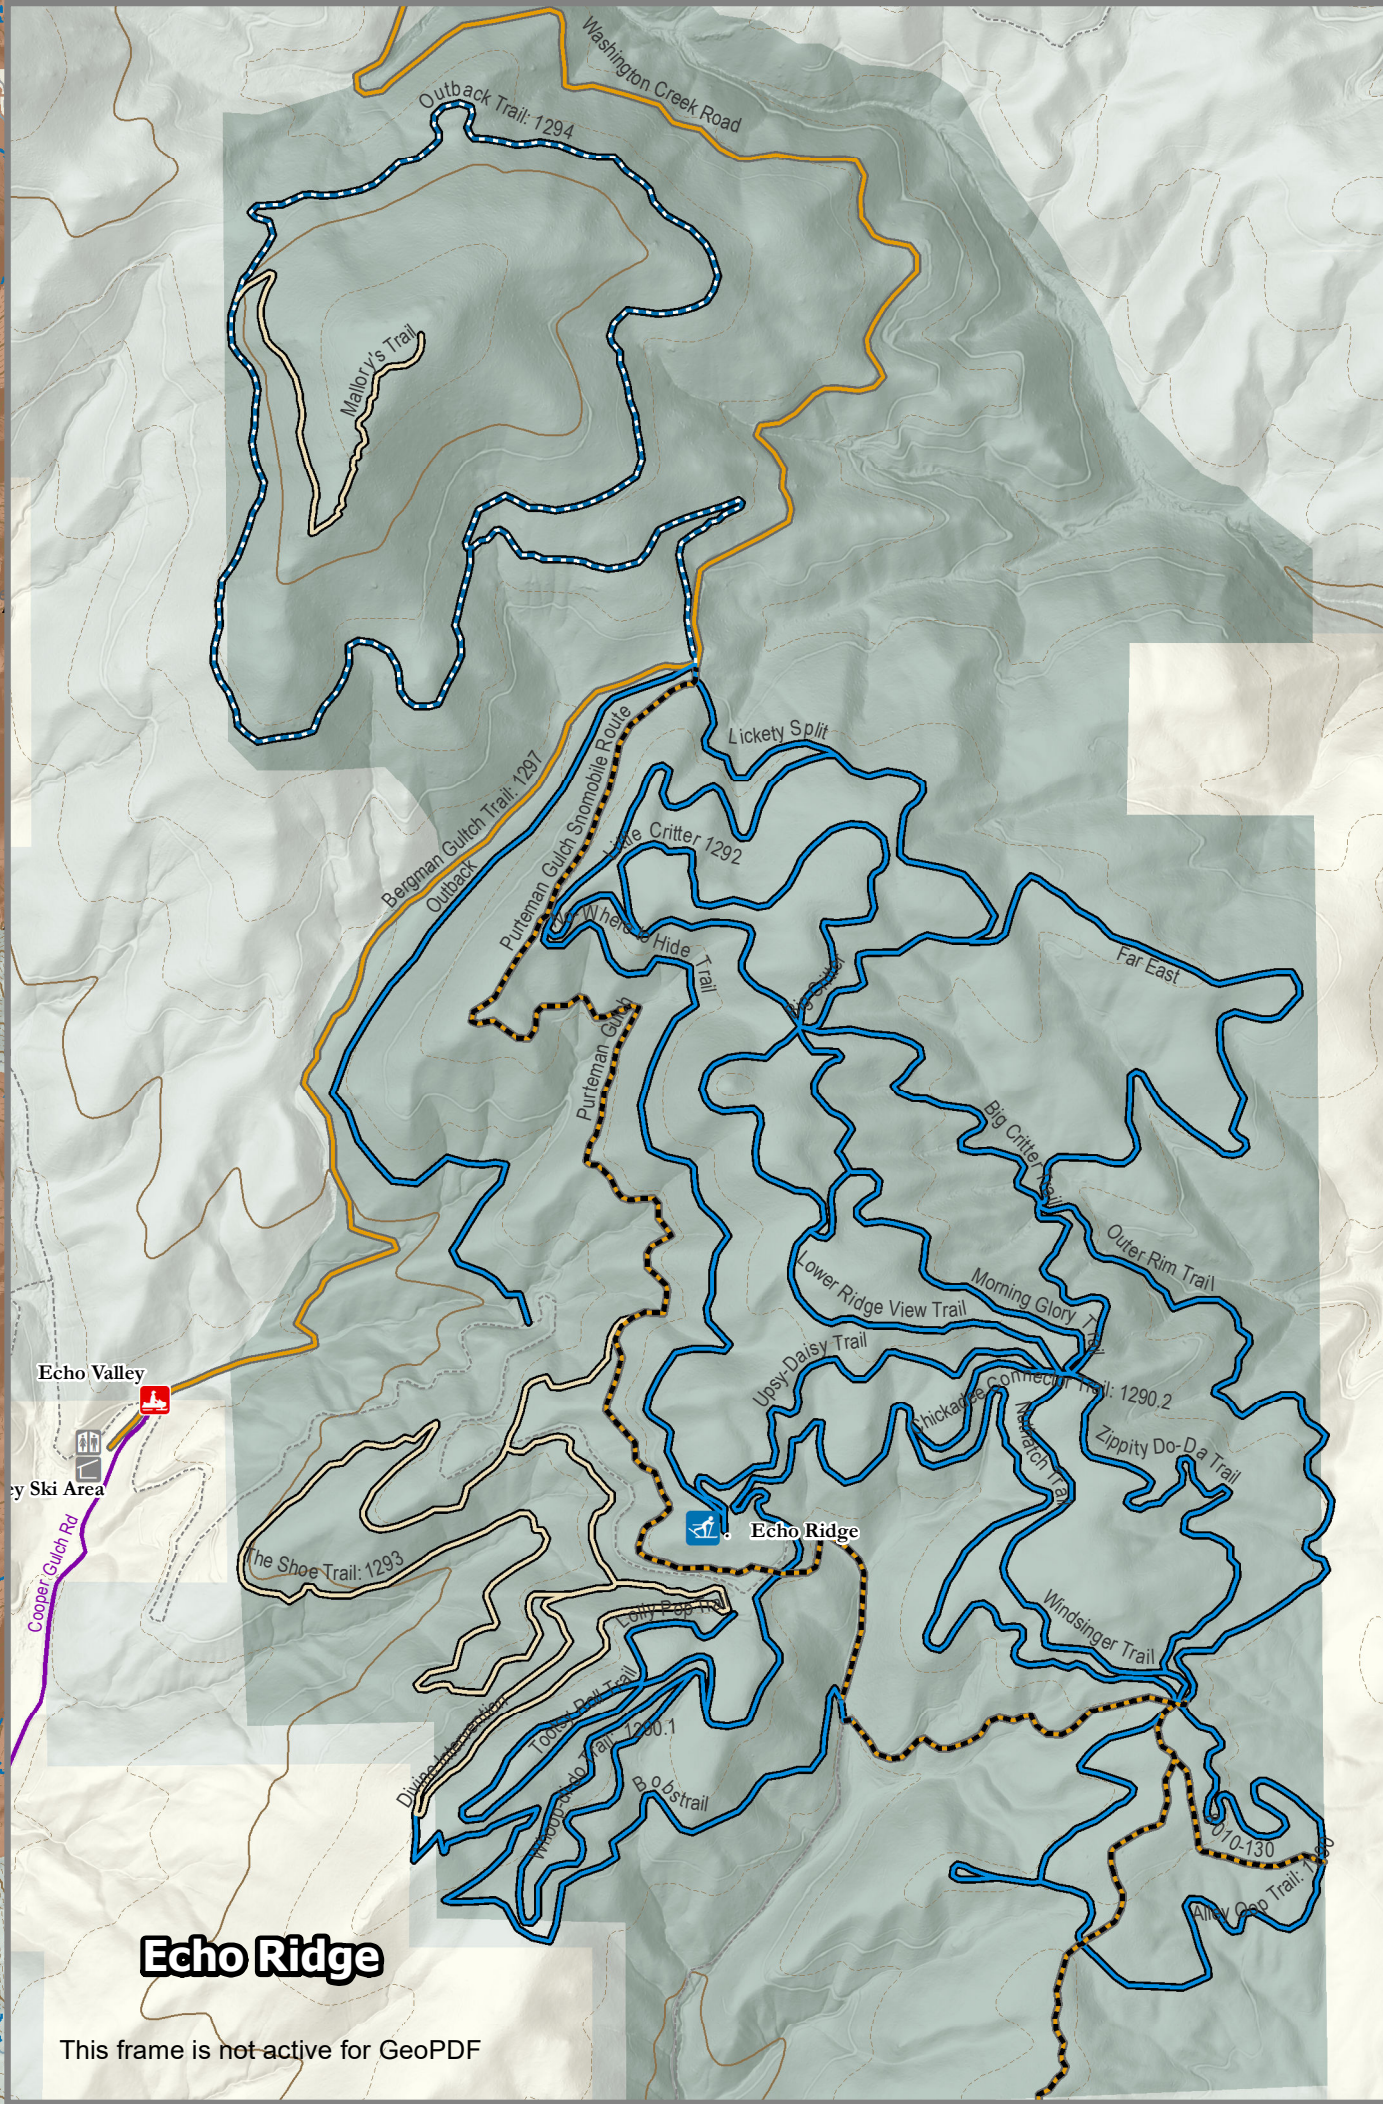

# Snow NW Lake Chelan

Web maps, Print Maps  
& GeoPDFs  
nwpmaps.com/snow

- Access**
- Snowmobile
  - Snowmobile/Nordic
  - Nordic
  - Snowshoe
  - Closed 2024-25
  - Sno-Park access
- Snowmobile Trails**
- Groomed
  - Ungroomed
  - Closed
- Non-motorized trails**
- Groomed
  - Ungroomed
  - Snowshoe
  - ATV/4x4 Trails
  - Other Summer Trails
- Snowmobile Rules**
- Allowed off-trail
  - Roads/Trails only
  - Groomed trails only
  - Non-motorized only

Date: 12/23/2024  
 (C) 2024 Northwest Portal

Lake Chelan Visitor Center