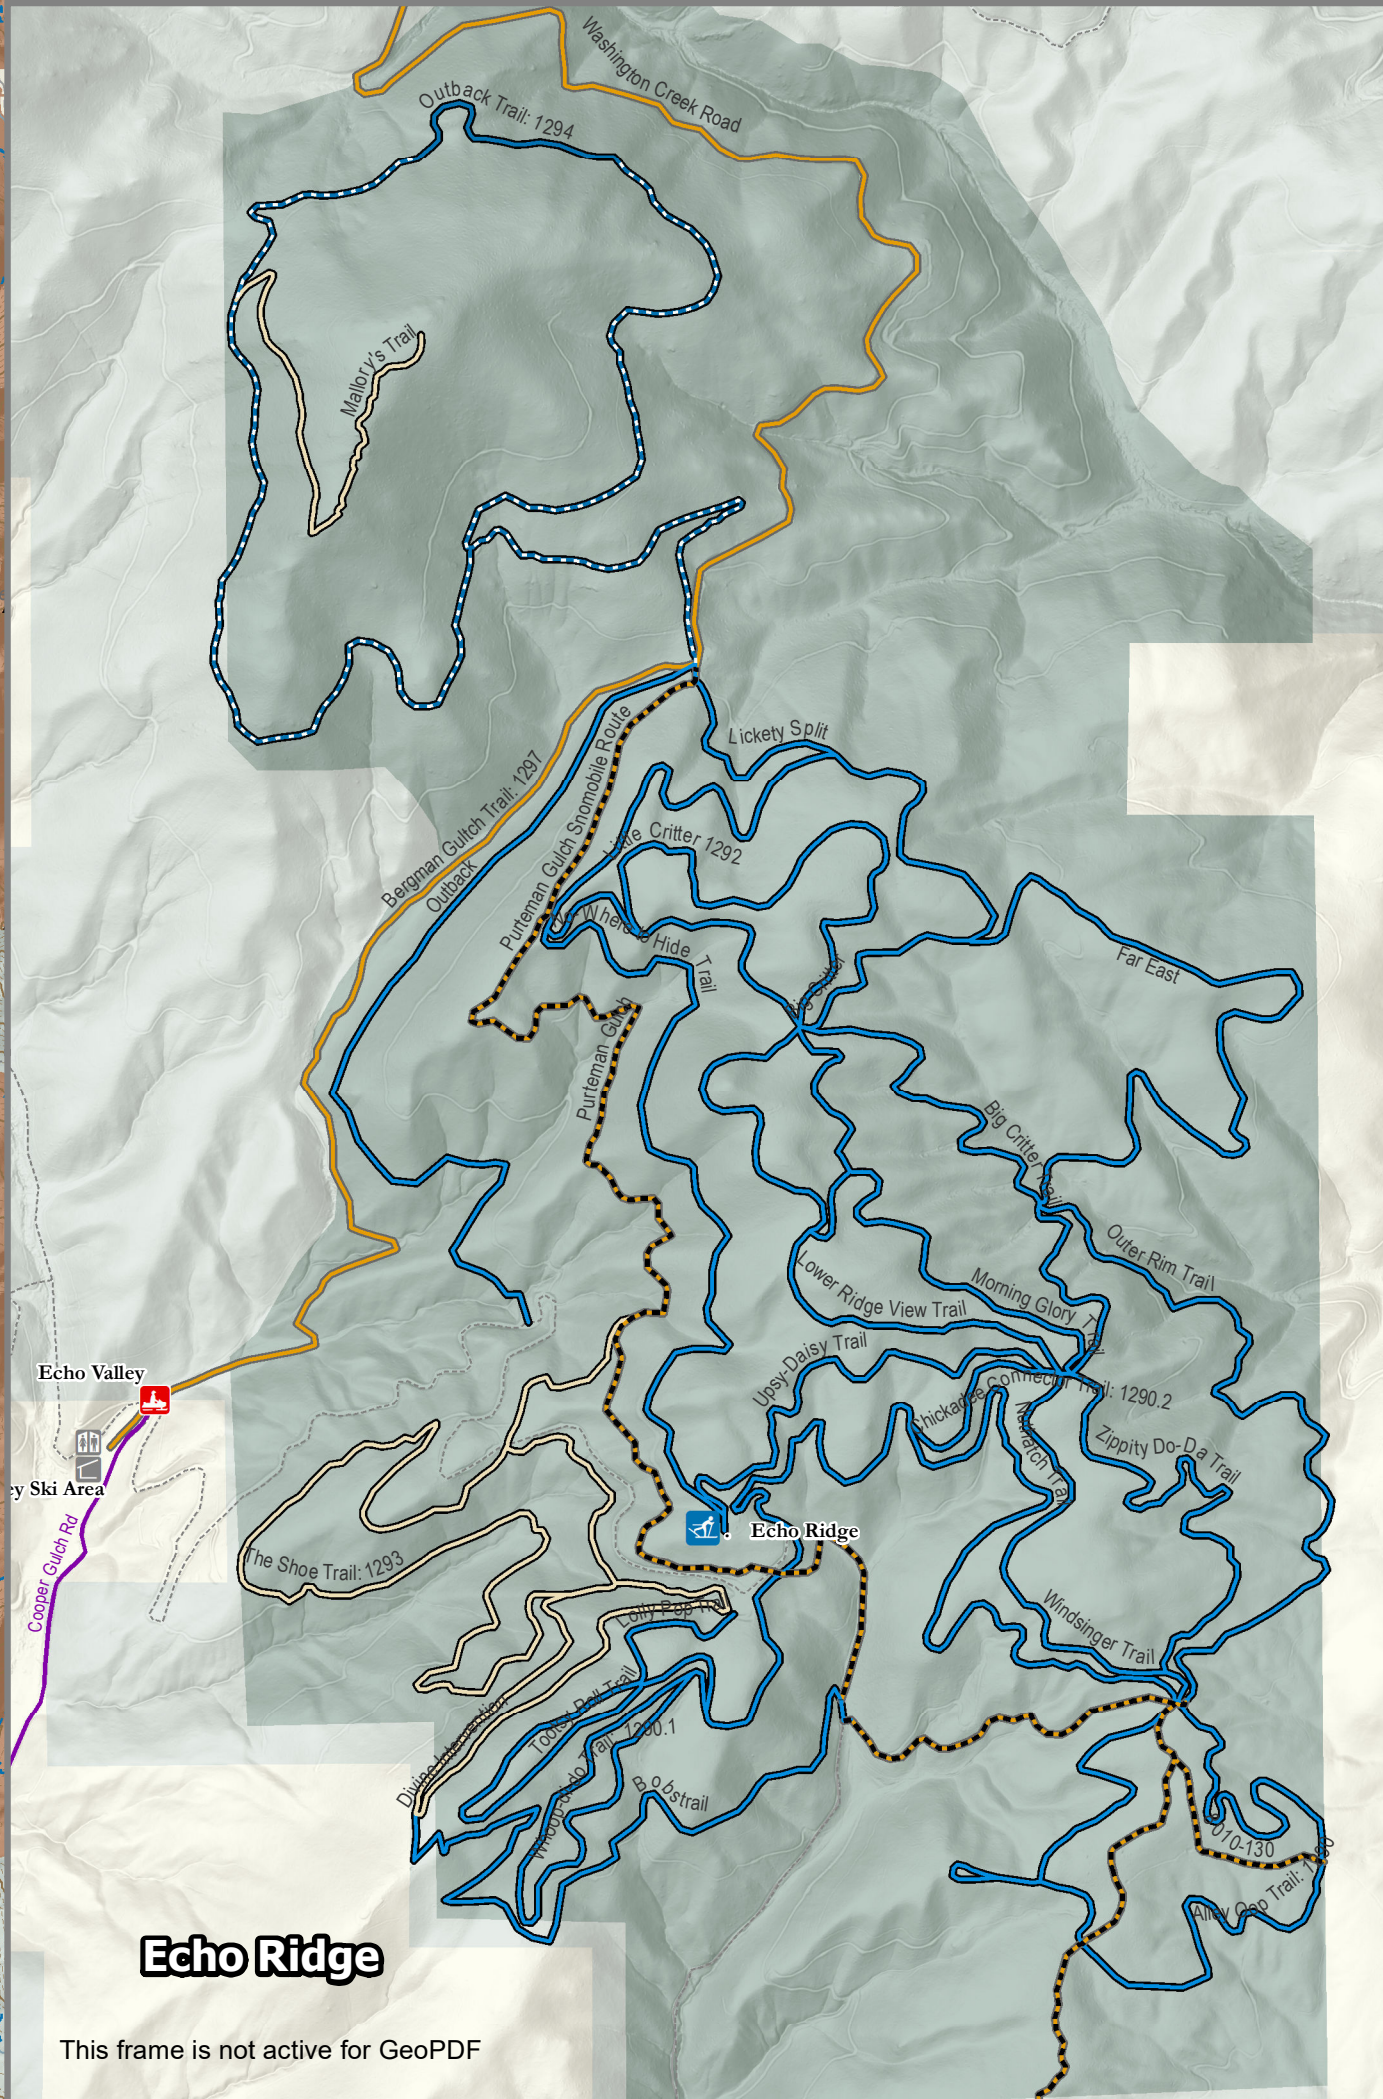

Snow NW Lake Chelan

Web maps, Print Maps
& GeoPDFs
nwpmaps.com/snow

- Access**
- Snowmobile
 - Snowmobile/Nordic
 - Nordic
 - Snowshoe
 - Closed 2024-25
 - Sno-Park access
- Snowmobile Trails**
- Groomed
 - Ungroomed
 - Closed
- Non-motorized trails**
- Groomed
 - Ungroomed
 - Snowshoe
 - ATV/4x4 Trails
 - Other Summer Trails
- Snowmobile Rules**
- Allowed off-trail
 - Roads/Trails only
 - Groomed trails only
 - Non-motorized only

Date: 12/23/2024
(C) 2024 Northwest Portal