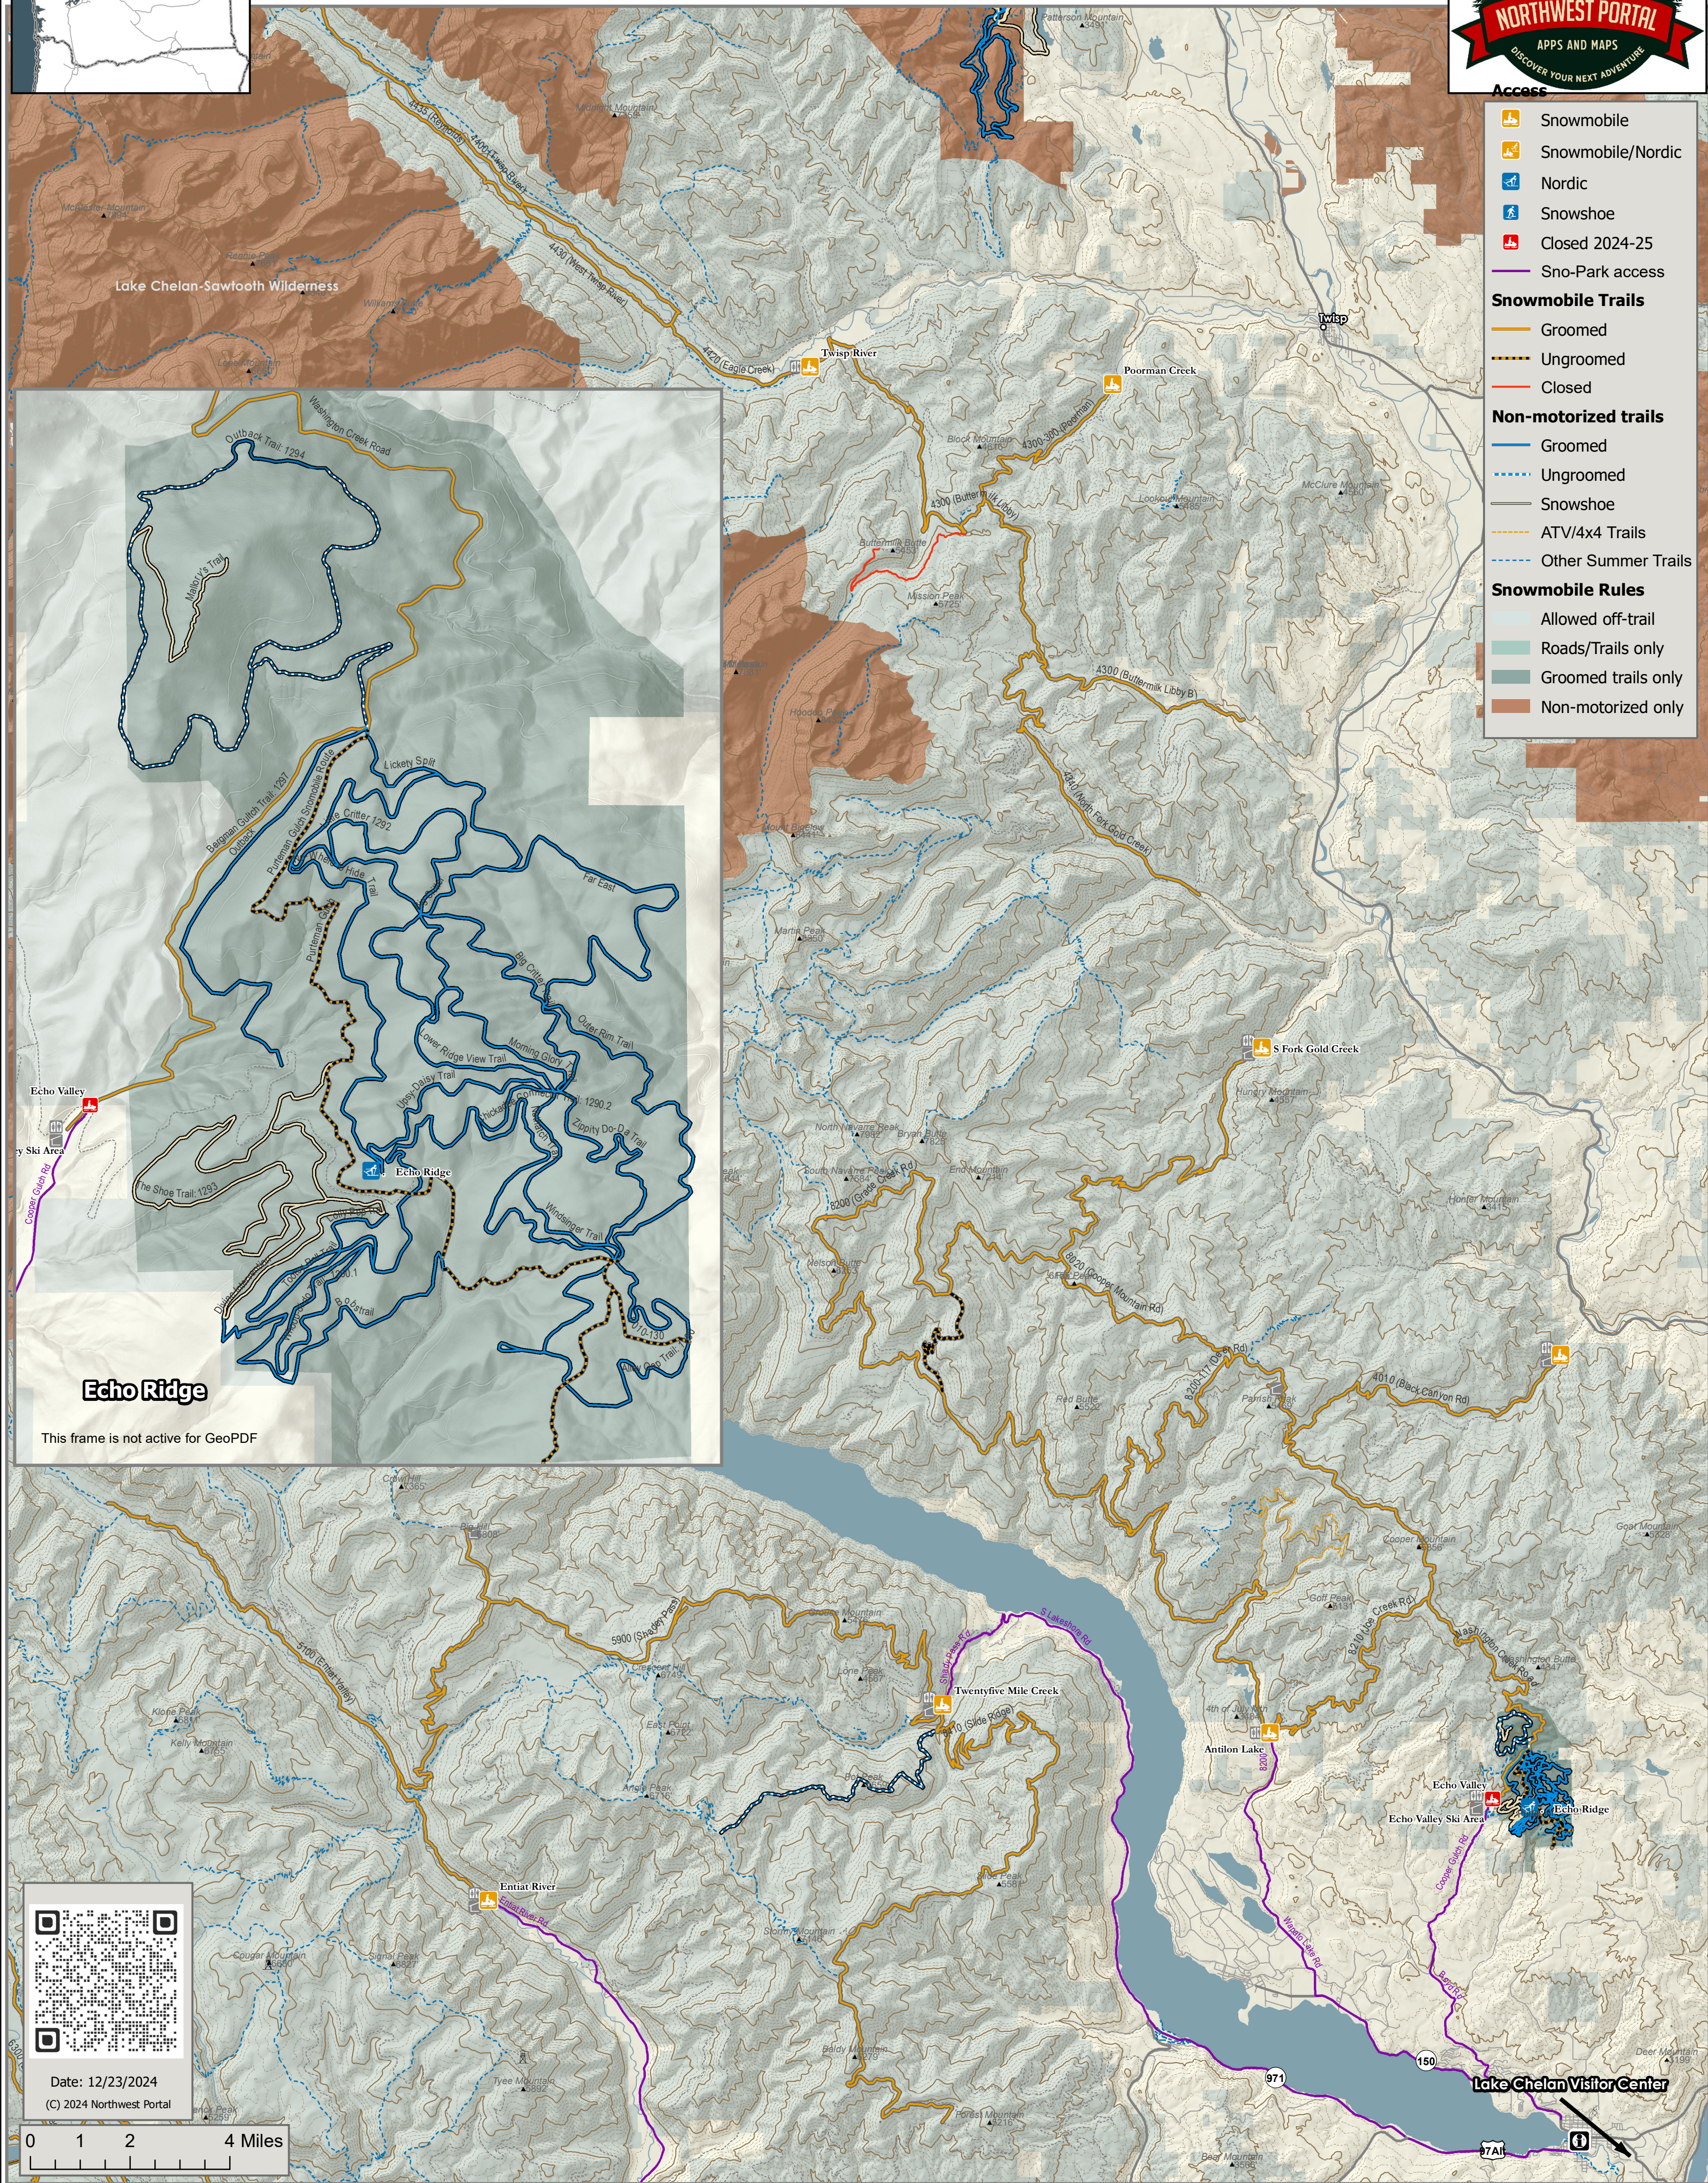

Snow NW Lake Chelan

Web maps, Print Maps
& GeoPDFs
nwpmaps.com/snow

- Access**
- Snowmobile
 - Snowmobile/Nordic
 - Nordic
 - Snowshoe
 - Closed 2024-25
 - Sno-Park access
- Snowmobile Trails**
- Groomed
 - Ungroomed
 - Closed
- Non-motorized trails**
- Groomed
 - Ungroomed
 - Snowshoe
 - ATV/4x4 Trails
 - Other Summer Trails
- Snowmobile Rules**
- Allowed off-trail
 - Roads/Trails only
 - Groomed trails only
 - Non-motorized only

Date: 12/23/2024
(C) 2024 Northwest Portal